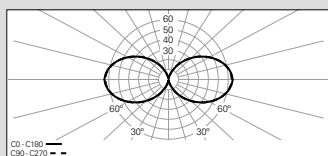

**8. Vertical suspended
OUT**

Optical system

ARCHITECTURAL
LIGHTING

35 mm

①

Shown in real size

1. bLINE

Define your colour