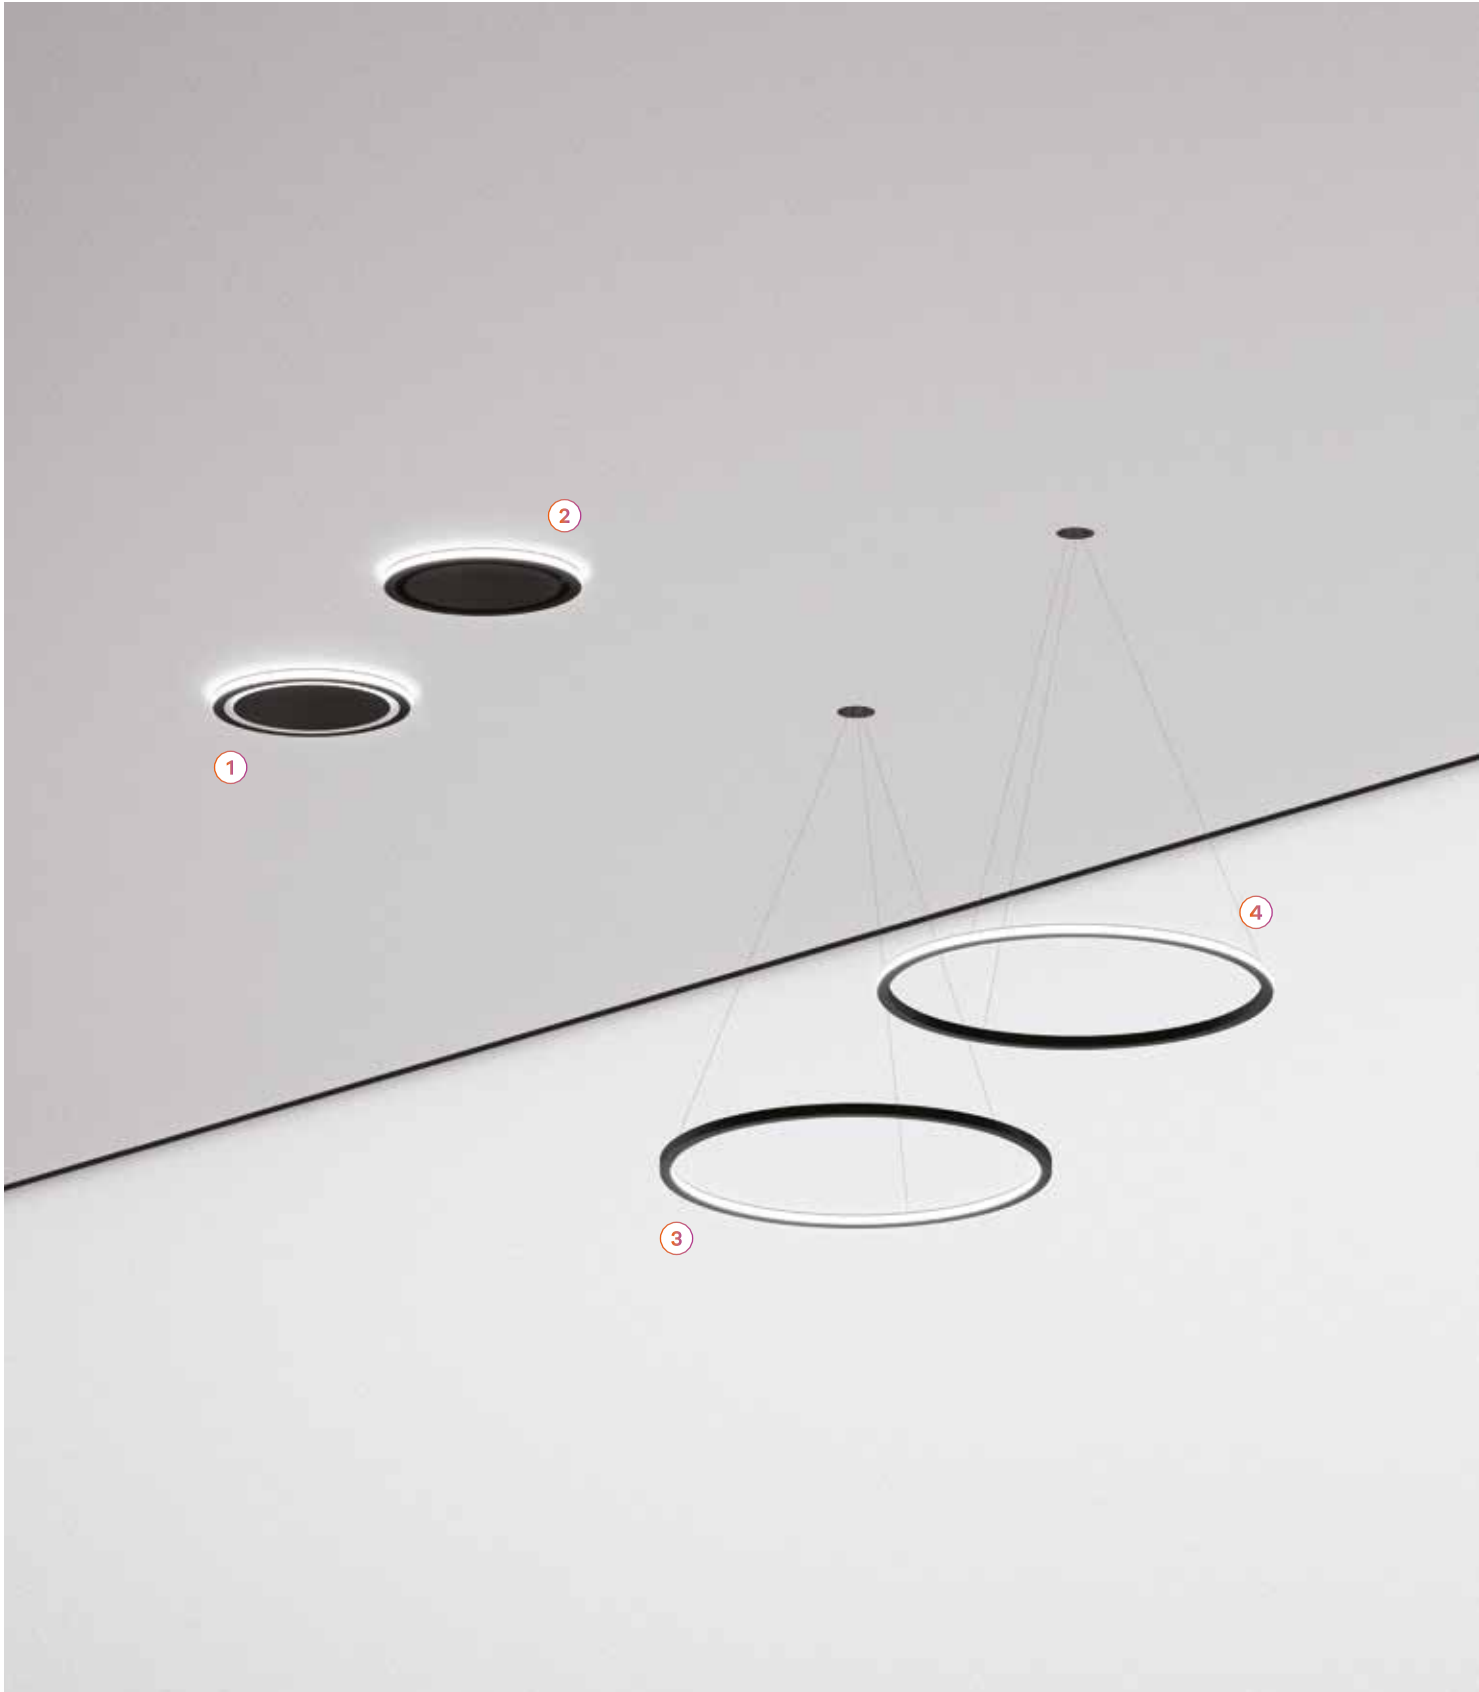

**1. Surface mounted
IN/OUT**

**2. Surface mounted
OUT**

**3. Horizontal suspended
IN**

**4. Horizontal suspended
OUT**

**5. Linear suspended
Direct**

**6. Linear suspended
Indirect**

**7. Vertical suspended
IN**

**8. Vertical suspended
OUT**

Optical system

ARCHITECTURAL
LIGHTING

35 mm

①

Shown in real size

1. bLINE

Define your colour