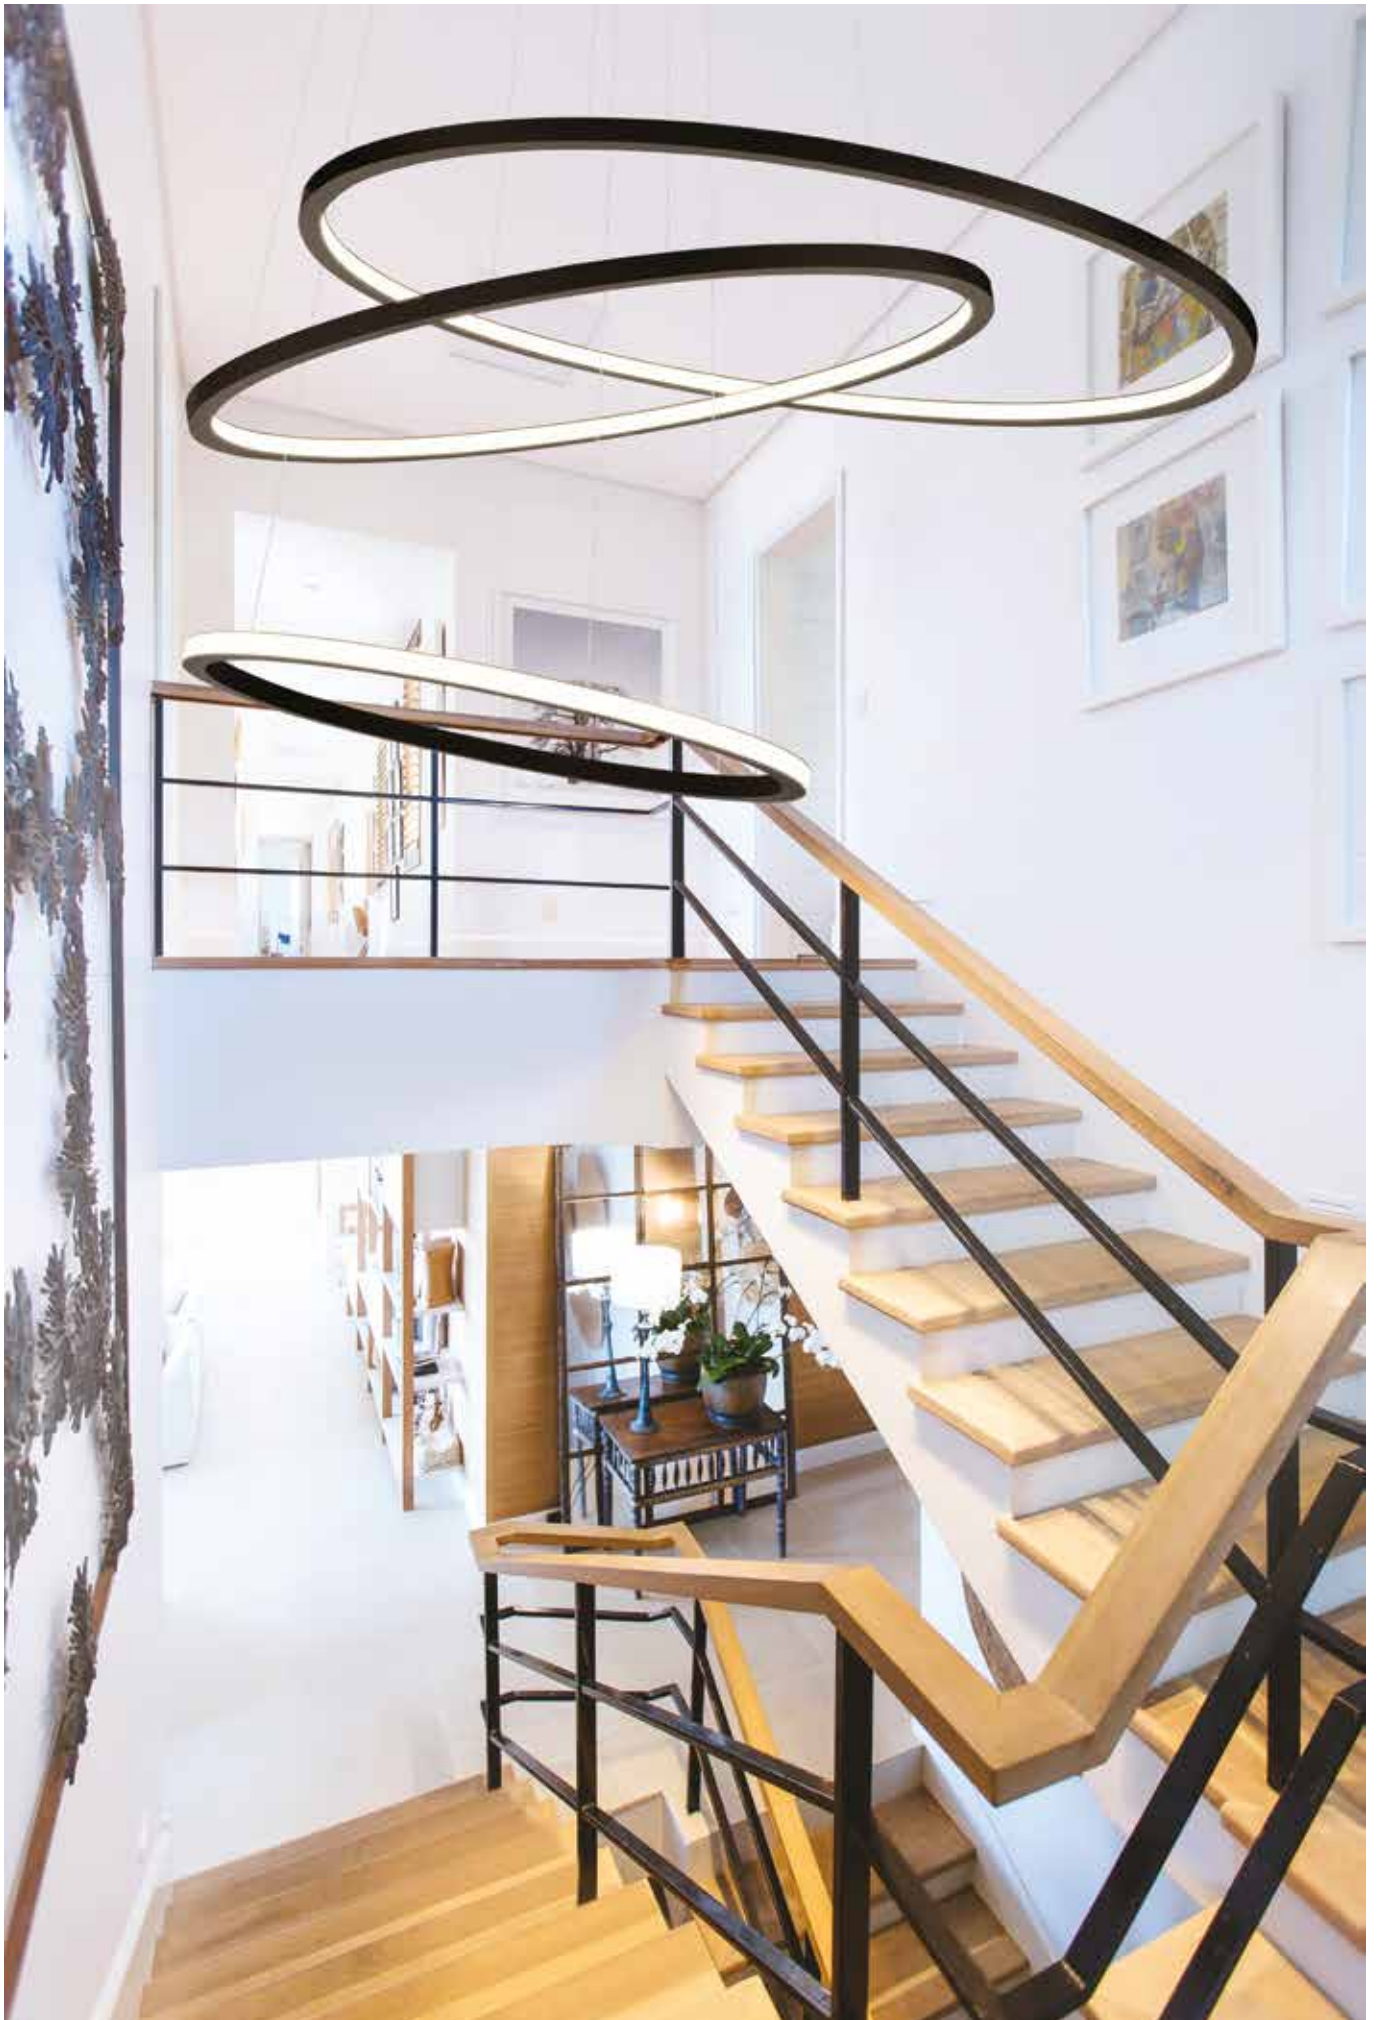

**1. Surface mounted
IN/OUT**

**2. Surface mounted
OUT**

**3. Horizontal suspended
IN**

**4. Horizontal suspended
OUT**

**5. Linear suspended
Direct**

**6. Linear suspended
Indirect**

**7. Vertical suspended
IN**

**8. Vertical suspended
OUT**

Optical system

ARCHITECTURAL
LIGHTING

35 mm

①

Shown in real size

1. bLINE

Define your colour