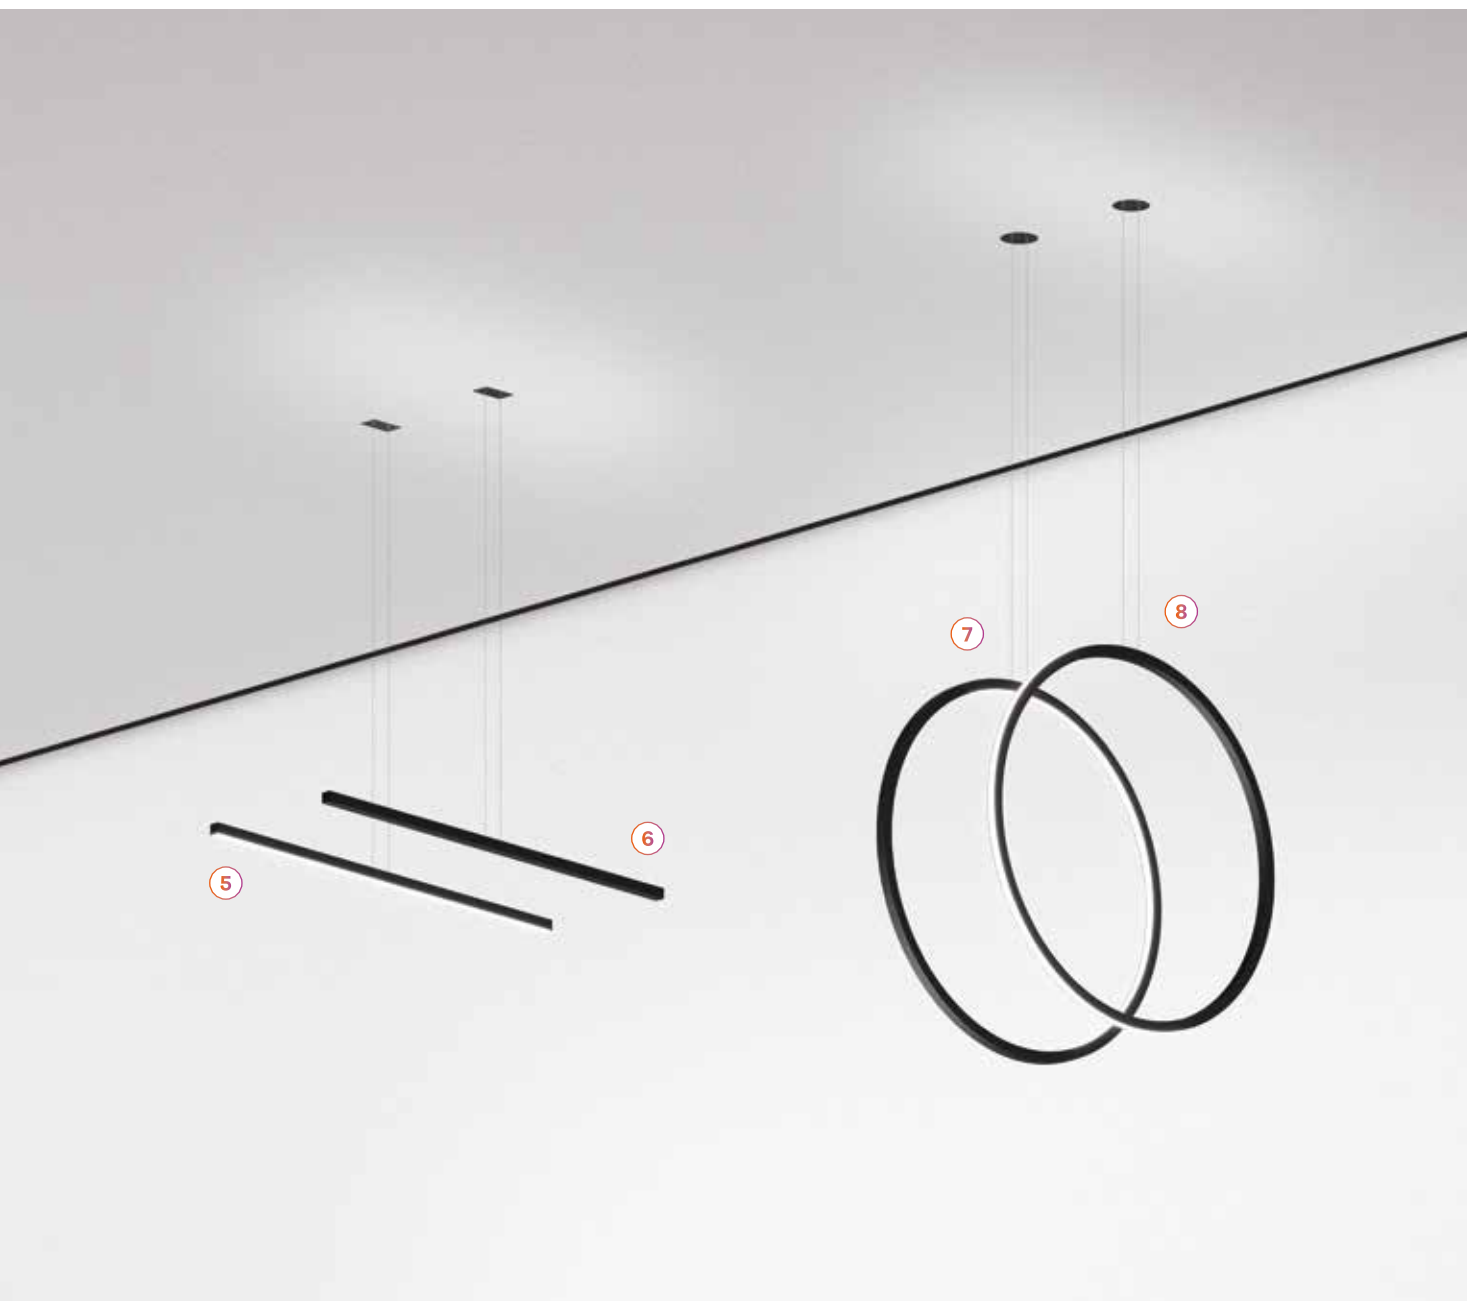

**1. Surface mounted
IN/OUT**

**2. Surface mounted
OUT**

**3. Horizontal suspended
IN**

**4. Horizontal suspended
OUT**

**5. Linear suspended
Direct**

**6. Linear suspended
Indirect**

**7. Vertical suspended
IN**

**8. Vertical suspended
OUT**

Optical system

ARCHITECTURAL
LIGHTING

35 mm

①

Shown in real size

1. bLINE

Define your colour