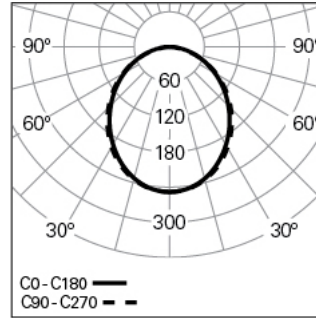

**REBA 50 INT L1682 SYM BLINE HF 830 HO**  
ALUMINIUM PROFILE SYSTEMS

**90497L006EW0300**

**Light distribution**

L=1680mm

**PRODUCT DESCRIPTION**

**Application Areas:** Offices, Hotels and residential, Public spaces, Retail, Education, Health and care  
**Mounting Type:** Surface mounted, Suspended  
**Control Gear Included:** No

**REBA 50 INT L1682 SYM BLINE HF 830 HO**

**CHARACTERISTICS**

**Luminaire Type:** Straight line luminaire  
**Luminaire Module:** Individual, Middle (MID), Start / End (SRT/END)  
**Insulation Class:** I  
**Ingress Protection (IP):** 40  
**Ambient Temperature Range (°C):** ]-5, 25[  
**Warranty (Years):** 5  
**Current Supply Cable Entry Point:** Back

**MATERIALS**

**Body Material:** Extruded aluminium profile  
**Finishing:** Epoxy polyester powder coated  
**Colour:** White (W)  
**Glow-wire Resistance (°C):** 960

**OPTICAL SYSTEM**

**Optical System:** bLINE - Opal diffuser  
**Light Distribution:** Direct  
**Beam Angle (°):** 103

**DIMENSIONS**

**L - Length (mm):** 1680  
**W - Width (mm):** 47  
**H - Height (mm):** 64  
**Net Weight (kg):** 2.03

**NOTES**

- To complete the product it is necessary to order the inner profile separately;
- For suspended version it is necessary to order the suspension, the current supply cable and the ceiling rose. Please order separately.