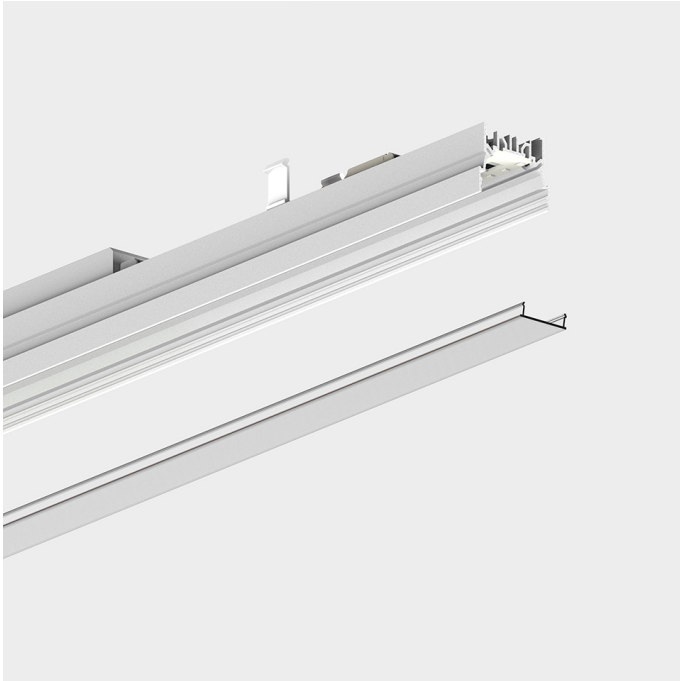

**REBA 50 INT L1682 SYM BLINE HF 830 HO**  
ALUMINIUM PROFILE SYSTEMS

**90497L006EW0300**

**Light distribution**

L=1680mm

**PRODUCT DESCRIPTION**

**Application Areas:** Offices, Hotels and residential, Public spaces, Retail, Education, Health and care  
**Mounting Type:** Surface mounted, Suspended  
**Control Gear Included:** No

**REBA 50 INT L1682 SYM BLINE HF 830 HO**

**CHARACTERISTICS**

**Luminaire Type:** Straight line luminaire  
**Luminaire Module:** Individual, Middle (MID), Start / End (SRT/END)  
**Insulation Class:** I  
**Ingress Protection (IP):** 40  
**Ambient Temperature Range (°C):** ]-5, 25[  
**Warranty (Years):** 5  
**Current Supply Cable Entry Point:** Back

**MATERIALS**

**Body Material:** Extruded aluminium profile  
**Finishing:** Epoxy polyester powder coated  
**Colour:** White (W)  
**Glow-wire Resistance (°C):** 960

**OPTICAL SYSTEM**

**Optical System:** bLINE - Opal diffuser  
**Light Distribution:** Direct  
**Beam Angle (°):** 103

**DIMENSIONS**

**L - Length (mm):** 1680  
**W - Width (mm):** 47  
**H - Height (mm):** 64  
**Net Weight (kg):** 2.03

**NOTES**

- To complete the product it is necessary to order the inner profile separately;
- For suspended version it is necessary to order the suspension, the current supply cable and the ceiling rose. Please order separately.