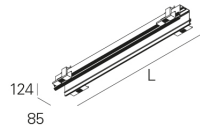

REBA 65 /T EXT LINE L2542 B SRT/END
ALUMINIUM PROFILE SYSTEMS

90511L0090B0083

L=2542mm

PRODUCT DESCRIPTION

Application Areas: Offices, Hotels and residential, Public spaces, Retail, Education, Health and care

Mounting Type: Trimless

Control Gear Included: No

- To complete the product it is necessary to order the start kit, through-wiring and body connector kit. Please order separately;
- The maximum line length with 1 single feed/power point is 30000 mm.

REBA 65 /T EXT LINE L2542 B SRT/END

CHARACTERISTICS

Luminaire Type: Straight line luminaire

Luminaire Module: Start / End (SRT/END)

Fixing System: Trimless recessed frame

Ceiling Thickness (mm): 10,13,15,18

Current Supply Cable Entry Point: Back

MATERIALS

Body Material: Extruded aluminium profile

Finishing: Epoxy polyester powder coated

Colour: Black (B)

DIMENSIONS

L - Length (mm): 2542

W - Width (mm): 85

H - Height (mm): 124

D - Recess Dimensions (mm): 2543 x 87

H - Recess Height (mm): 160

Net Weight (kg): 5.73

NOTES

- To complete the product it is necessary to order the inner profile separately;