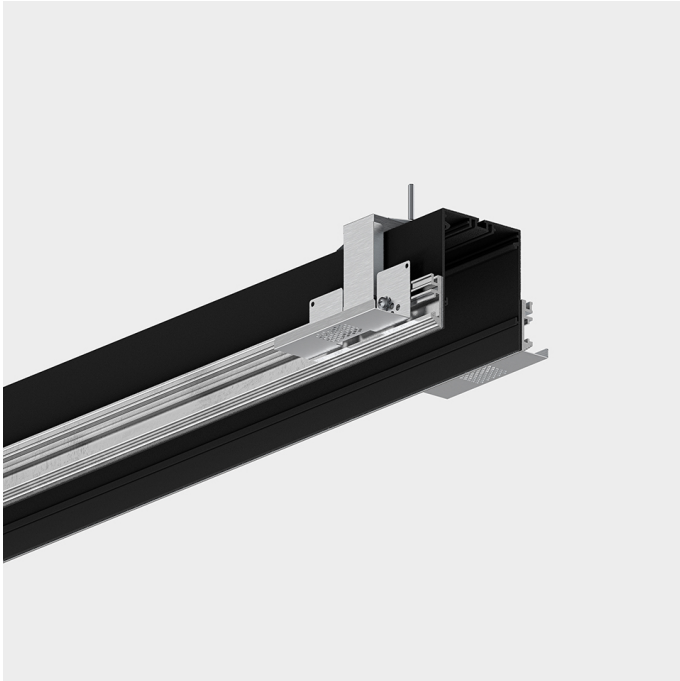

REBA 65 /T EXT LINE L2542 B SRT/END
ALUMINIUM PROFILE SYSTEMS

90511L0090B0083

L=2542mm

PRODUCT DESCRIPTION

Application Areas: Offices, Hotels and residential, Public spaces, Retail, Education, Health and care

Mounting Type: Trimless

Control Gear Included: No

- To complete the product it is necessary to order the start kit, through-wiring and body connector kit. Please order separately;
- The maximum line length with 1 single feed/power point is 30000 mm.

REBA 65 /T EXT LINE L2542 B SRT/END

CHARACTERISTICS

Luminaire Type: Straight line luminaire

Luminaire Module: Start / End (SRT/END)

Fixing System: Trimless recessed frame

Ceiling Thickness (mm): 10,13,15,18

Current Supply Cable Entry Point: Back

MATERIALS

Body Material: Extruded aluminium profile

Finishing: Epoxy polyester powder coated

Colour: Black (B)

DIMENSIONS

L - Length (mm): 2542

W - Width (mm): 85