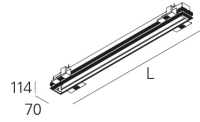

REBA 50 /T EXT L1718 W
ALUMINIUM PROFILE SYSTEMS

90519L0060W0000

L=1718mm

PRODUCT DESCRIPTION

Application Areas: Offices, Hotels and residential, Public spaces, Retail, Education, Health and care

Mounting Type: Trimless

Control Gear Included: No

REBA 50 /T EXT L1718 W

CHARACTERISTICS

Luminaire Type: Straight line luminaire

Luminaire Module: Individual

Fixing System: Trimless recessed frame

Ceiling Thickness (mm): 10,13,15,18

Current Supply Cable Entry Point: Back

MATERIALS

Body Material: Extruded aluminium profile

Finishing: Epoxy polyester powder coated

Colour: White (W)

DIMENSIONS

L - Length (mm): 1718

W - Width (mm): 70

H - Height (mm): 114

D - Recess Dimensions (mm): 1720x72

H - Recess Height (mm): 140

Net Weight (kg): 3.88

NOTES

- To complete the product it is necessary to order the inner profile separately.