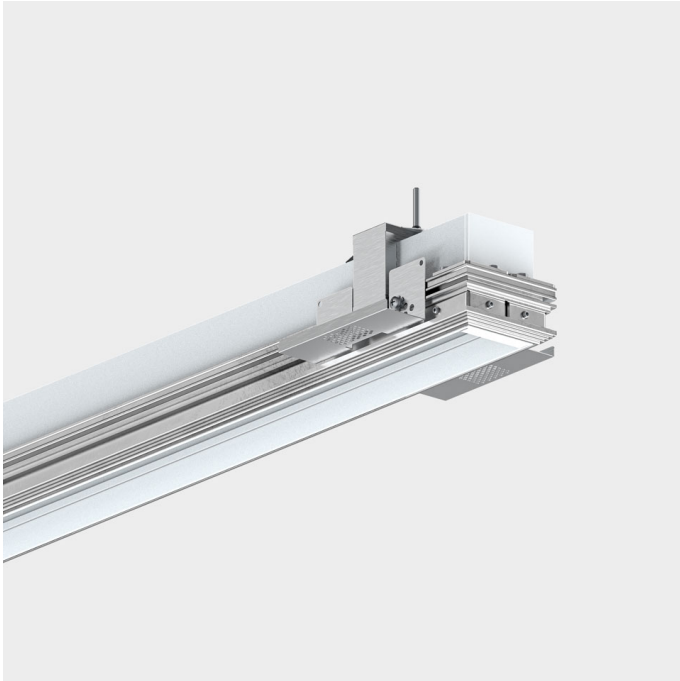

REBA 50 /T EXT L1718 W
ALUMINIUM PROFILE SYSTEMS

90519L0060W0000

L=1718mm

PRODUCT DESCRIPTION

Application Areas: Offices, Hotels and residential, Public spaces, Retail, Education, Health and care

Mounting Type: Trimless

Control Gear Included: No

REBA 50 /T EXT L1718 W

CHARACTERISTICS

Luminaire Type: Straight line luminaire

Luminaire Module: Individual

Fixing System: Trimless recessed frame

Ceiling Thickness (mm): 10,13,15,18

Current Supply Cable Entry Point: Back

MATERIALS

Body Material: Extruded aluminium profile

Finishing: Epoxy polyester powder coated

Colour: White (W)

DIMENSIONS

L - Length (mm): 1718

W - Width (mm): 70

H - Height (mm): 114

D - Recess Dimensions (mm): 1720x72

H - Recess Height (mm): 140

Net Weight (kg): 3.88

NOTES

- To complete the product it is necessary to order the inner profile separately.