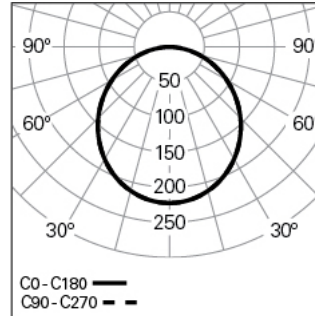

Light distribution

PRODUCT DESCRIPTION

Application Areas: Architectural, Offices, Hotels and residential, Public spaces, Retail, Art and Culture, Education, Health and care
Mounting Type: Surface mounted, Suspended
Control Gear Included: Yes
Control Gear: LED driver 220-240VAC-50/60Hz

CONCEPT LINEA 35 L2248 DALI 830 7 SRT

CHARACTERISTICS

Luminaire Type: Straight line luminaire
Luminaire Module: Start (SRT)
Insulation Class: I
Ingress Protection (IP): 40
Ambient Temperature Range (°C):]-5, 25[
Warranty (Years): 5
Current Supply Cable Entry Point: Back

MATERIALS

Body Material: Extruded aluminium profile
Finishing: Epoxy polyester powder coated
Colour: Copper (7)
Glow-wire Resistance (°C): 960

OPTICAL SYSTEM

Optical System: bFLEX - Opal diffuser
Light Distribution: Direct
Beam Angle (°): 111

TECHNICAL DATA

Light Source: LED

Input Power (W): 68
Input Driver Voltage: 220-240V-50/60Hz
Power Factor (λ): 0,98
Luminaire Luminous Flux (lm): 6411
Luminaire Efficacy (lm/W): 94
LED Lifetime - Rated Median Useful Life: 70.000h @ L90, B10, Ta 25°C
CCT - Correlated Colour Temperature (K): 3000
Colour Rendering Index (CRI): >80
Chromaticity Tolerance (MacAdam step): <3
LED Module Forward Voltage Range (VF): 24V DC
Power Supply Dimming: DALI 2
Maximum of Luminaires by Magnetic Circuit Breaker B16: <30

DIMENSIONS

L - Length (mm): 2248
W - Width (mm): 55
H - Height (mm): 56
Net Weight (kg): 5.9

NOTES

- To complete the product it is necessary to order the bFLEX diffuser and the start kit. Please order separately;
- To complete the product it is necessary to order the bFLEX diffuser, start kit and body connector kit. Please order separately;
- For suspended version it is necessary to order the suspension, the current supply cable and the ceiling rose. Please order separately;
- Dimensions do not include start kit. To complete the line add 26 mm to the length;
- Create your own configurations on CONFIGURATOR.INDELAGUEGROUP.COM;
- The noise level is 20 dB, lower than the typical ambient sound levels recorded in environments such as libraries and reading rooms.