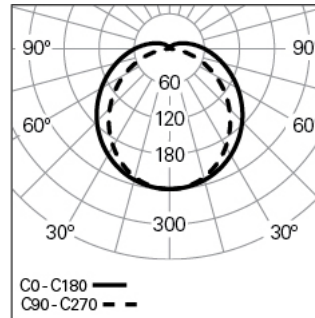

**TTP 70 COLOUR L0900 TOP DALI 840 T LO**  
TUBULAR LUMINAIRES

**90551L090HT0000**

**Light distribution**

L=900mm

**PRODUCT DESCRIPTION**

**Application Areas:** Architectural, Offices, Hotels and residential, Public spaces, Retail, Art and Culture, Education, Health and care  
**Mounting Type:** Surface mounted, Suspended, Wall mounted  
**Control Gear Included:** Yes  
**Control Gear:** LED driver 220-240VAC-50/60Hz

**TTP 70 COLOUR L0900 TOP DALI 840 T LO**

**CHARACTERISTICS**

**Luminaire Type:** Straight line luminaire  
**Luminaire Module:** Individual  
**Insulation Class:** I  
**Ingress Protection (IP):** 40  
**Ambient Temperature Range (°C):** ]-10, 25[  
**Pre-wiring / Through-wiring Included:** 1,5m long transparent current supply cable  
**Fixing System:** Clamp  
**Warranty (Years):** 5

**MATERIALS**

**Body Material:** Polycarbonate tube  
**Finishing:** Epoxy polyester powder coated  
**Colour:** White (W)  
**Glow-wire Resistance (°C):** 960

**OPTICAL SYSTEM**

**Optical System:** TOP - Opal diffuser  
**Light Distribution:** Direct  
**Beam Angle (°):** 128

**DIMENSIONS**

**L - Length (mm):** 900  
**D - Diameter (mm):** Ø70  
**Net Weight (kg):** 1.41

**NOTES**

- To complete the product it is necessary to order the fixation system separately;
- For suspended version it is necessary to order the suspension and the ceiling rose. Please order separately.