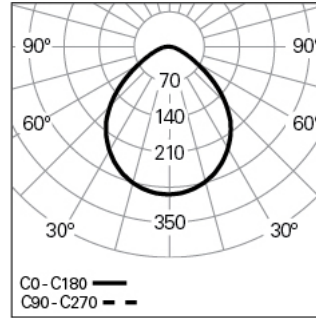

Light distribution

PRODUCT DESCRIPTION

Application Areas: Offices, Hotels and residential, Public spaces, Retail, Education, Health and care

Mounting Type: Surface mounted, Suspended, Wall mounted

Control Gear Included: Yes

Control Gear: LED driver 220-240VAC-50/60Hz

ROFY 60 D1150 GCONTROL+ HF 840 D HO

CHARACTERISTICS

Luminaire Type: Circular luminaire

Luminaire Module: Individual

Insulation Class: I

Ingress Protection (IP): 40

Mechanical Impact Protection (IK): 4

Ambient Temperature Range (°C):]-5, 25[

Warranty (Years): 5

Current Supply Cable Entry Point: Back

MATERIALS

Body Material: Aluminium

Frame Material: Extruded aluminium profile

Finishing: Epoxy polyester powder coated

Colour: Golden eye (D)

Glow-wire Resistance (°C): 650

OPTICAL SYSTEM

Optical System: gCONTROL+ - Microprismatic diffuser

Light Distribution: Direct

Beam Angle (°): 96

TECHNICAL DATA

Light Source: LED

Input Power (W): 107

Input Driver Voltage: 220-240V-50/60Hz

Power Factor (λ): 0,98

Luminaire Luminous Flux (lm): 14432

Luminaire Efficacy (lm/W): 135

Unified Glare Rating (UGR): <19

LED Lifetime - Rated Median Useful Life: 80.000h @ L90, B10, Ta 25°C

CCT - Correlated Colour Temperature (K): 4000

Colour Rendering Index (CRI): >80

Chromaticity Tolerance (MacAdam step): <3

This Product Contains a Light Source of Energy Efficiency Class: B

LED Module Forward Voltage Range (VF): 199,2 + 123,2

Power Supply Dimming: ON/OFF

Central Battery Emergency Lighting System (VDC): 176-280

Maximum of Luminaires by Magnetic Circuit Breaker B16: <8

Inrush Current (A): 40

Pulse Duration (µs): 173

DIMENSIONS

H - Height (mm): 85

D - Diameter (mm): 1150

NOTES

• For suspended version it is necessary to order the suspension, the current supply cable and the ceiling rose. Please order separately.