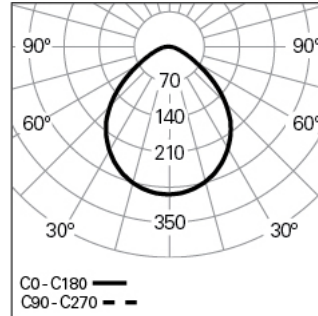

Light distribution

PRODUCT DESCRIPTION

Application Areas: Offices, Hotels and residential, Public spaces, Retail, Education, Health and care

Mounting Type: Surface mounted, Suspended, Wall mounted

Control Gear Included: Yes

Control Gear: LED driver 220-240VAC-50/60Hz

ROFY 60 D1150 GCONTROL+ DALI K3 840 D LO

CHARACTERISTICS

Luminaire Type: Circular luminaire

Luminaire Module: Individual

Insulation Class: I

Ingress Protection (IP): 40

Mechanical Impact Protection (IK): 4

Ambient Temperature Range (°C):]5, 25[

Warranty (Years): 5

Current Supply Cable Entry Point: Back

MATERIALS

Body Material: Aluminium

Frame Material: Extruded aluminium profile

Finishing: Epoxy polyester powder coated

Colour: Golden eye (D)

Glow-wire Resistance (°C): 650

OPTICAL SYSTEM

Optical System: gCONTROL+ - Microprismatic diffuser

Light Distribution: Direct

Beam Angle (°): 96

TECHNICAL DATA

Light Source: LED

Input Power (W): 90

Input Driver Voltage: 220-240V-50/60Hz

Power Factor (λ): 0,95

Luminaire Luminous Flux (lm): 12521

Luminaire Efficacy (lm/W): 139

Emergency Unit: 3

Unified Glare Rating (UGR): <22

LED Lifetime - Rated Median Useful Life: 80.000h @ L90, B10, Ta 25°C

CCT - Correlated Colour Temperature (K): 4000

Colour Rendering Index (CRI): >80

Chromaticity Tolerance (MacAdam step): <3

This Product Contains a Light Source of Energy Efficiency Class: B

LED Module Forward Voltage Range (VF): 191,6 + 120,8

Power Supply Dimming: DALI 2

Maximum of Luminaires by Magnetic Circuit Breaker B16: <12

Inrush Current (A): 37

Pulse Duration (µs): 147

DIMENSIONS

H - Height (mm): 85

D - Diameter (mm): 1150

NOTES

• For suspended version it is necessary to order the suspension, the current supply cable and the ceiling rose. Please order separately.