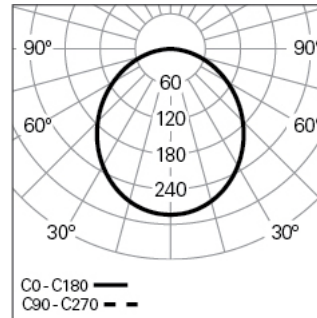

Light distribution

PRODUCT DESCRIPTION

Application Areas: Offices, Hotels and residential, Public spaces, Retail, Education, Health and care

Mounting Type: Surface mounted, Suspended, Wall mounted

Control Gear Included: Yes

Control Gear: LED driver 220-240VAC-50/60Hz

ROFY 60 D0400 LIGHT+ DALI 840 B LO

CHARACTERISTICS

Luminaire Type: Circular luminaire

Luminaire Module: Individual

Insulation Class: I

Ingress Protection (IP): 40

Mechanical Impact Protection (IK): 4

Ambient Temperature Range (°C):]-5, 25[

Warranty (Years): 5

Current Supply Cable Entry Point: Back

MATERIALS

Body Material: Aluminium

Frame Material: Extruded aluminium profile

Finishing: Epoxy polyester powder coated

Colour: Black (B)

Glow-wire Resistance (°C): 650

OPTICAL SYSTEM

Optical System: LIGHT+ - Opal diffuser

Light Distribution: Direct

Beam Angle (°): 106

TECHNICAL DATA

Light Source: LED

Input Power (W): 17

Input Driver Voltage: 220-240V-50/60Hz

Power Factor (λ): 0,95

Luminaire Luminous Flux (lm): 2390

Luminaire Efficacy (lm/W): 141

Unified Glare Rating (UGR): <22

LED Lifetime - Rated Median Useful Life: 80.000h @ L90, B10, Ta 25°C

CCT - Correlated Colour Temperature (K): 4000

Colour Rendering Index (CRI): >80

Chromaticity Tolerance (MacAdam step): <3

This Product Contains a Light Source of Energy Efficiency Class: C

LED Module Forward Voltage Range (VF): 26,5

Power Supply Dimming: DALI 2

Central Battery Emergency Lighting System (VDC): 176-280

Maximum of Luminaires by Magnetic Circuit Breaker B16: <38

Inrush Current (A): 30

Pulse Duration (µs): 100

DIMENSIONS

H - Height (mm): 85

D - Diameter (mm): 400

NOTES

• For suspended version it is necessary to order the suspension, the current supply cable and the ceiling rose. Please order separately.