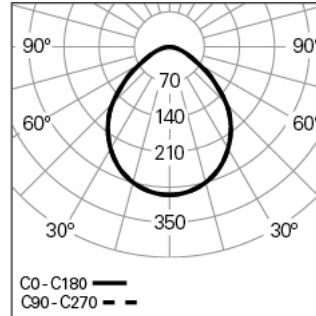

Light distribution

PRODUCT DESCRIPTION

Application Areas: Offices, Hotels and residential, Public spaces, Retail, Education, Health and care

Mounting Type: Trimless

Control Gear Included: Yes

Control Gear: LED driver 220-240VAC-50/60Hz

ROFY 60 /T D/I D0400 GCONTROL+ DALI 830 D LO

CHARACTERISTICS

Luminaire Type: Circular luminaire

Luminaire Module: Individual

Insulation Class: I

Ingress Protection (IP): 40

Mechanical Impact Protection (IK): 04

Ambient Temperature Range (°C):]-5, 25[

Warranty (Years): 5

Current Supply Cable Entry Point: Back

MATERIALS

Body Material: Aluminium

Frame Material: Extruded aluminium profile

Finishing: Epoxy polyester powder coated

Colour: Golden eye (D)

Glow-wire Resistance (°C): 650

OPTICAL SYSTEM

Optical System: gCONTROL+ - Microprismatic diffuser

Light Distribution: Direct / Indirect

Beam Angle (°): 94

Adjustable: Tilt

TECHNICAL DATA

Light Source: LED

Input Power (W): 22

Input Driver Voltage: 220-240V-50/60Hz

Power Factor (λ): 0,93

Luminaire Luminous Flux (lm): 2638

Luminaire Efficacy (lm/W): 120

Unified Glare Rating (UGR): <19

LED Lifetime - Rated Median Useful Life: 80.000h @ L90, B10, Ta 25°C

CCT - Correlated Colour Temperature (K): 3000

Colour Rendering Index (CRI): >80

Chromaticity Tolerance (MacAdam step): <3

This Product Contains a Light Source of Energy Efficiency Class: C

LED Module Forward Voltage Range (VF): 26,5

Power Supply Dimming: DALI 2

Central Battery Emergency Lighting System (VDC): 176-280

Maximum of Luminaires by Magnetic Circuit Breaker B16: <38

Inrush Current (A): 30

Pulse Duration (µs): 100

DIMENSIONS

H - Height (mm): 60

D - Diameter (mm): 400

D - Recess Dimensions (mm): 523

H - Recess Height (mm): 119

NOTES

- This product cannot be wall applied.