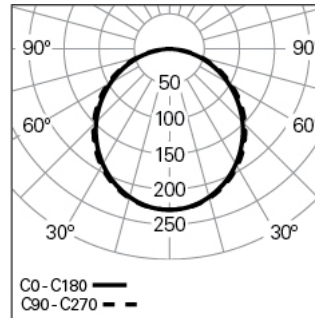

Light distribution

L=2248mm

PRODUCT DESCRIPTION

Application Areas: Architectural, Offices, Hotels and residential, Public spaces, Retail, Art and Culture, Education, Health and care

Mounting Type: Recessed

Control Gear Included: Yes

Control Gear: LED driver 220-240VAC-50/60Hz

CONCEPT LINEA 35 /E L2248 DALI 830 W SRT

CHARACTERISTICS

Luminaire Type: Straight line luminaire

Luminaire Module: Start (SRT)

Insulation Class: I

Ingress Protection (IP): 40

Ambient Temperature Range (°C):]-5, 25[

Fixing System: Brackets

Ceiling Thickness (mm): 1-25

Warranty (Years): 5

Current Supply Cable Entry Point: Back

MATERIALS

Body Material: Extruded aluminium profile

Finishing: Epoxy polyester powder coated

Colour: White (W)

Glow-wire Resistance (°C): 960

OPTICAL SYSTEM

Optical System: bFLEX - Opal diffuser

Light Distribution: Direct

Beam Angle (°): 111

TECHNICAL DATA

Light Source: LED

Input Power (W): 68

Input Driver Voltage: 220-240V-50/60Hz

Power Factor (λ): 0,98

Luminaire Luminous Flux (lm): 6411

Luminaire Efficacy (lm/W): 94

LED Lifetime - Rated Median Useful Life: 70.000h @ L90, B10, Ta 25°C

CCT - Correlated Colour Temperature (K): 3000

Colour Rendering Index (CRI): >80

Chromaticity Tolerance (MacAdam step): <3

LED Module Forward Voltage Range (VF): 24V DC

Power Supply Dimming: DALI 2

Maximum of Luminaires by Magnetic Circuit Breaker B16: <30

DIMENSIONS

L - Length (mm): 2248

W - Width (mm): 58

H - Height (mm): 99.5

H - Recess Height (mm): 100

NOTES

- To complete the product it is necessary to order the bFLEX diffuser and the start kit. Please order separately;
- To complete the product it is necessary to order the bFLEX diffuser, start kit and body connector kit. Please order separately;
- Dimensions do not include the start kit. Add 6 mm to the recessing length to complete the line;
- To obtain the cutting dimensions, see the instruction manual attached to the product or on our website;
- The noise level is 20 dB, lower than the typical ambient sound levels recorded in environments such as libraries and reading rooms.