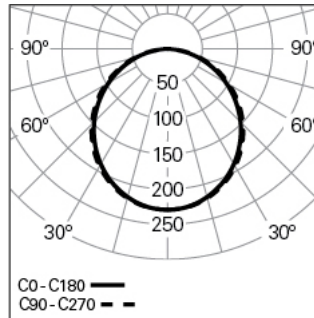

**CONCEPT LINEA 35 /E L2810 DALI 830 N MID/END**  
ARCHITECTURAL LIGHTING

**90709L020HN0398**

**Light distribution**

L=2810mm

**PRODUCT DESCRIPTION**

**Application Areas:** Architectural, Offices, Hotels and residential, Public spaces, Retail, Art and Culture, Education, Health and care  
**Mounting Type:** Recessed  
**Control Gear Included:** Yes  
**Control Gear:** LED driver 220-240VAC-50/60Hz

**CONCEPT LINEA 35 /E L2810 DALI 830 N MID/END**

**CHARACTERISTICS**

**Luminaire Type:** Straight line luminaire  
**Luminaire Module:** Middle / End (MID/END)  
**Insulation Class:** I  
**Ingress Protection (IP):** 40  
**Ambient Temperature Range (°C):** ]-5, 25[  
**Fixing System:** Brackets  
**Ceiling Thickness (mm):** 1-25  
**Warranty (Years):** 5  
**Current Supply Cable Entry Point:** Back

**DIMENSIONS**

**L - Length (mm):** 2810  
**W - Width (mm):** 58  
**H - Height (mm):** 99.5

**NOTES**

- To complete the product it is necessary to order the bFLEX diffuser and the start kit. Please order separately;
- To complete the product it is necessary to order the bFLEX diffuser, start kit and body connector kit. Please order separately;
- Dimensions do not include the start kit. Add 6 mm to the recessing length to complete the line;
- To obtain the cutting dimensions, see the instruction manual attached to the product or on our website;
- The noise level is 20 dB, lower than the typical ambient sound levels recorded in environments such as libraries and reading rooms.