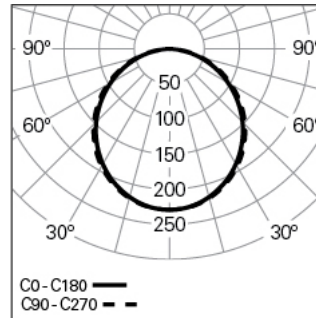

**CONCEPT S 35 /E 45° LEFT D2572 DALI 830 5 SRT**  
ARCHITECTURAL LIGHTING

**90711L007H50349**

**Light distribution**

L=984mm

**PRODUCT DESCRIPTION**

**Application Areas:** Architectural, Offices, Hotels and residential, Public spaces, Retail, Art and Culture, Education, Health and care  
**Mounting Type:** Recessed  
**Control Gear Included:** Yes  
**Control Gear:** LED driver 220-240VAC-50/60Hz

**CONCEPT S 35 /E 45° LEFT D2572 DALI 830 5 SRT**

**CHARACTERISTICS**

**Luminaire Type:** Curved luminaire 1/8 45°  
**Luminaire Module:** Start (SRT)  
**Luminaire Orientation:** Left  
**Insulation Class:** I  
**Ingress Protection (IP):** 40  
**Ambient Temperature Range (°C):** ]-5, 25[  
**Fixing System:** Brackets  
**Ceiling Thickness (mm):** 1-25  
**Warranty (Years):** 5  
**Current Supply Cable Entry Point:** Back

**DIMENSIONS**

**L - Length (mm):** 984  
**W - Width (mm):** 58  
**H - Height (mm):** 99.5  
**D - Diameter (mm):** 2572

**NOTES**

- To complete the product it is necessary to order the bFLEX diffuser and the start kit. Please order separately;
- To complete the product it is necessary to order the bFLEX diffuser, start kit and body connector kit. Please order separately;
- Dimensions do not include the start kit. Add 6 mm to the recessing length to complete the line;
- To obtain the cutting dimensions, see the instruction manual attached to the product or on our website;
- The noise level is 20 dB, lower than the typical ambient sound levels recorded in environments such as libraries and reading rooms.