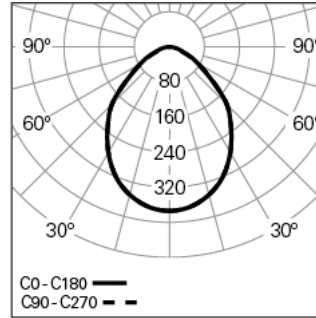

**ROFY 60 SQ L0550W286 GCONTROL+ HF 830 N HO**  
ARCHITECTURAL LIGHTING

**90718L552EN0300**

**Light distribution**

L=550mm

**PRODUCT DESCRIPTION**

**Application Areas:** Offices, Hotels and residential, Public spaces, Retail, Education, Health and care  
**Mounting Type:** Surface mounted, Suspended, Wall mounted  
**Control Gear Included:** Yes  
**Control Gear:** LED driver 220-240VAC-50/60Hz

**ROFY 60 SQ L0550W286 GCONTROL+ HF 830 N HO**

**CHARACTERISTICS**

**Luminaire Type:** Rectangular luminaire  
**Luminaire Module:** Individual  
**Insulation Class:** I  
**Ingress Protection (IP):** 40  
**Mechanical Impact Protection (IK):** 4  
**Ambient Temperature Range (°C):** ]-5, 25[  
**Warranty (Years):** 5  
**Current Supply Cable Entry Point:** Back

**Optical System:** gCONTROL+ - Microprismatic diffuser  
**Light Distribution:** Direct  
**Beam Angle (°):** 89

**TECHNICAL DATA**

**Light Source:** LED  
**Input Power (W):** 25  
**Input Driver Voltage:** 220-240V-50/60Hz  
**Power Factor (λ):** 0,94  
**Luminaire Luminous Flux (lm):** 2824  
**Luminaire Efficacy (lm/W):** 113  
**Unified Glare Rating (UGR):** <19  
**LED Lifetime - Rated Median Useful Life:** 80.000h @ L90, B10, Ta 25°C  
**CCT - Correlated Colour Temperature (K):** 3000  
**Colour Rendering Index (CRI):** >80  
**Chromaticity Tolerance (MacAdam step):** <3  
**This Product Contains a Light Source of Energy Efficiency Class:** C  
**LED Module Forward Voltage Range (VF):** 57,2  
**Power Supply Dimming:** ON/OFF  
**Central Battery Emergency Lighting System (VDC):** 176-280  
**Maximum of Luminaires by Magnetic Circuit Breaker B16:** <34  
**Inrush Current (A):** 23  
**Pulse Duration (µs):** 176

**DIMENSIONS**

**L - Length (mm):** 550  
**W - Width (mm):** 286  
**H - Height (mm):** 85

**NOTES**

• For suspended version it is necessary to order the suspension, the current supply cable and the ceiling rose. Please order separately.