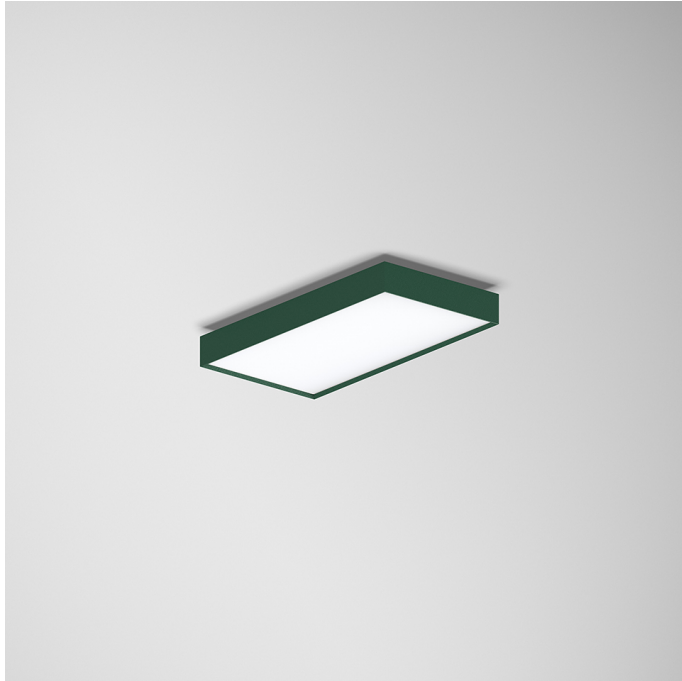

**ROFY 60 SQ L0550W286 GCONTROL+ HF 830 N HO**  
ARCHITECTURAL LIGHTING

**90718L552EN0300**

**Light distribution**

L=550mm

**PRODUCT DESCRIPTION**

**Application Areas:** Offices, Hotels and residential, Public spaces, Retail, Education, Health and care  
**Mounting Type:** Surface mounted, Suspended, Wall mounted  
**Control Gear Included:** Yes  
**Control Gear:** LED driver 220-240VAC-50/60Hz

**ROFY 60 SQ L0550W286 GCONTROL+ HF 830 N HO**

**CHARACTERISTICS**

**Luminaire Type:** Rectangular luminaire  
**Luminaire Module:** Individual  
**Insulation Class:** I  
**Ingress Protection (IP):** 40  
**Mechanical Impact Protection (IK):** 4  
**Ambient Temperature Range (°C):** ]-5, 25[  
**Warranty (Years):** 5  
**Current Supply Cable Entry Point:** Back

**MATERIALS**

**Body Material:** Aluminium  
**Frame Material:** Extruded aluminium profile  
**Finishing:** Epoxy polyester powder coated  
**Colour:** Jungle (N)  
**Glow-wire Resistance (°C):** 650

**OPTICAL SYSTEM**