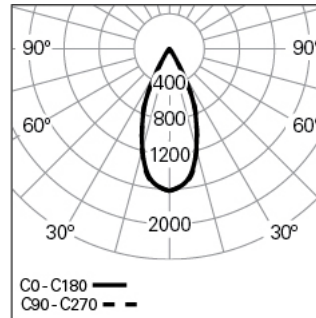

**CORA /E L60W60 3 BOPTICS HF 830 B LO**  
TECHNICAL LIGHTING

**90726Q360EB0300**

**Light distribution**

L=597mm

**PRODUCT DESCRIPTION**

**Application Areas:** Offices, Education, Health and care  
**Mounting Type:** Recessed  
**Control Gear Included:** Yes  
**Control Gear:** LED driver 220-240VAC-50/60Hz

**CORA /E L60W60 3 BOPTICS HF 830 B LO**

**CHARACTERISTICS**

**Luminaire Type:** Square luminaire  
**Luminaire Module:** Individual  
**Insulation Class:** II  
**Ingress Protection (IP):** 20  
**Ambient Temperature Range (°C):** ]-5, 25[  
**Ceiling Thickness (mm):** 1-25  
**Warranty (Years):** 5  
**Current Supply Cable Entry Point:** Back

**MATERIALS**

**Body Material:** Steel sheet  
**Finishing:** Epoxy polyester powder coated  
**Colour:** Black (B)  
**Glow-wire Resistance (°C):** 650

**OPTICAL SYSTEM**

**Optical System:** bOPTICS - Symmetric reflector  
**Light Distribution:** Direct  
**Beam Angle (°):** 44

**DIMENSIONS**

**L - Length (mm):** 597  
**W - Width (mm):** 597  
**H - Height (mm):** 27.2  
**D - Recess Dimensions (mm):** 572x572  
**H - Recess Height (mm):** 79  
**Net Weight (kg):** 2.8

**NOTES**