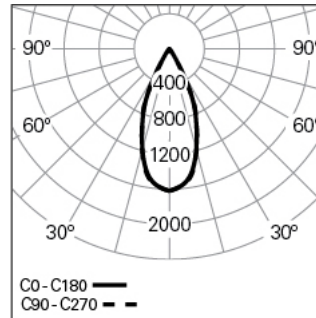

**CORA /E L60W60 3 BOPTICS DALI K3 830 B HO**  
TECHNICAL LIGHTING

**90729Q360HB3300**

**Light distribution**

L=597mm

**PRODUCT DESCRIPTION**

**Application Areas:** Offices, Education, Health and care  
**Mounting Type:** Recessed  
**Control Gear Included:** Yes  
**Control Gear:** LED driver 220-240VAC-50/60Hz

**CORA /E L60W60 3 BOPTICS DALI K3 830 B HO**

**CHARACTERISTICS**

**Luminaire Type:** Square luminaire  
**Luminaire Module:** Individual  
**Insulation Class:** II  
**Ingress Protection (IP):** 20  
**Ambient Temperature Range (°C):** ]5, 25[  
**Ceiling Thickness (mm):** 1-25  
**Warranty (Years):** 5  
**Current Supply Cable Entry Point:** Back

**MATERIALS**

**Body Material:** Steel sheet  
**Finishing:** Epoxy polyester powder coated  
**Colour:** Black (B)  
**Glow-wire Resistance (°C):** 650

**OPTICAL SYSTEM**

**Optical System:** bOPTICS - Symmetric reflector  
**Light Distribution:** Direct  
**Beam Angle (°):** 44

**DIMENSIONS**

**L - Length (mm):** 597  
**W - Width (mm):** 597  
**H - Height (mm):** 27.2  
**D - Recess Dimensions (mm):** 572x572  
**H - Recess Height (mm):** 79  
**Net Weight (kg):** 3.2

**NOTES**