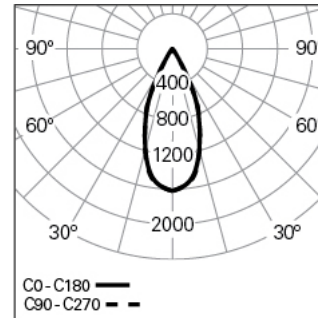

**CORA /E L60W60 4 BOPTICS HF 830 B HO**  
TECHNICAL LIGHTING

**90729Q460EB0300**

**Light distribution**

L=597mm

**PRODUCT DESCRIPTION**

**Application Areas:** Offices, Education, Health and care  
**Mounting Type:** Recessed  
**Control Gear Included:** Yes  
**Control Gear:** LED driver 220-240VAC-50/60Hz

**CORA /E L60W60 4 BOPTICS HF 830 B HO**

**CHARACTERISTICS**

**Luminaire Type:** Square luminaire  
**Luminaire Module:** Individual  
**Insulation Class:** II  
**Ingress Protection (IP):** 20  
**Ambient Temperature Range (°C):** ]-5, 25[  
**Ceiling Thickness (mm):** 1-25  
**Warranty (Years):** 5  
**Current Supply Cable Entry Point:** Back

**MATERIALS**

**Body Material:** Steel sheet  
**Finishing:** Epoxy polyester powder coated  
**Colour:** Black (B)  
**Glow-wire Resistance (°C):** 650

**OPTICAL SYSTEM**

**Optical System:** bOPTICS - Symmetric reflector  
**Light Distribution:** Direct  
**Beam Angle (°):** 44

**DIMENSIONS**

**L - Length (mm):** 597  
**W - Width (mm):** 597  
**H - Height (mm):** 27.2  
**D - Recess Dimensions (mm):** 572x572  
**H - Recess Height (mm):** 79  
**Net Weight (kg):** 3

**NOTES**