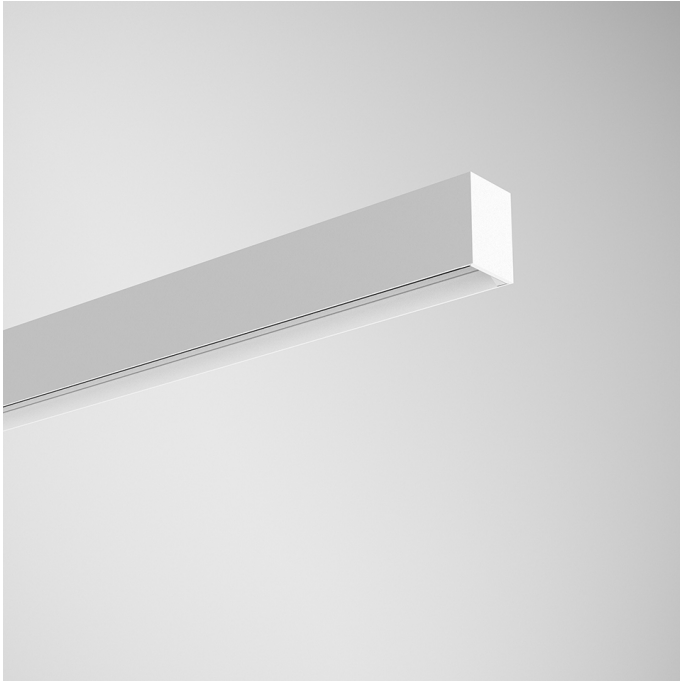

**REBA 50 BOPTICS EXT L2579 W**  
ALUMINIUM PROFILE SYSTEMS**90737L0080W0000**

L=2567mm

**PRODUCT DESCRIPTION****Application Areas:** Offices, Hotels and residential, Public spaces, Retail, Education, Health and care**Mounting Type:** Surface mounted, Suspended**Control Gear Included:** No**REBA 50 BOPTICS EXT L2579 W****CHARACTERISTICS****Luminaire Type:** Straight line luminaire**Luminaire Module:** Individual**Current Supply Cable Entry Point:** Back**MATERIALS****Body Material:** Extruded aluminium profile**Finishing:** Epoxy polyester powder coated**Colour:** White (W)**DIMENSIONS****L - Length (mm):** 2567**W - Width (mm):** 50**H - Height (mm):** 71.7**NOTES**

- To complete the product it is necessary to order the inner profile separately;
- For suspended version it is necessary to order the suspension, the current supply cable and the ceiling rose. Please order separately.