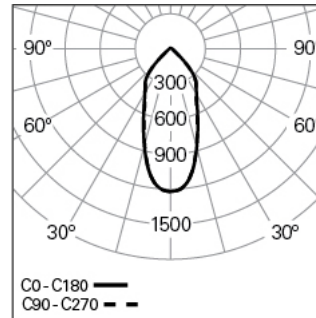

**REBA 50 BOPTICS INT L0319 SPOT 2 HF 930 B/W 50° LO**  
ALUMINIUM PROFILE SYSTEMS

**90742L001EB0BW5**

**Light distribution**

L=319mm

**PRODUCT DESCRIPTION**

**Application Areas:** Offices, Hotels and residential, Public spaces, Retail, Education, Health and care  
**Mounting Type:** Surface mounted, Suspended  
**Control Gear Included:** No

**REBA 50 BOPTICS INT L0319 SPOT 2 HF 930 B/W 50° LO**

**CHARACTERISTICS**

**Luminaire Type:** Straight line luminaire  
**Luminaire Module:** Individual  
**Insulation Class:** I  
**Ingress Protection (IP):** 20  
**Ambient Temperature Range (°C):** ]-5, 25[  
**Warranty (Years):** 5  
**Current Supply Cable Entry Point:** Back

**DIMENSIONS**

**L - Length (mm):** 319  
**W - Width (mm):** 46.5  
**H - Height (mm):** 66.5

**NOTES**

- To complete the product it is necessary to order the inner profile separately;
- For suspended version it is necessary to order the suspension, the current supply cable and the ceiling rose. Please order separately.