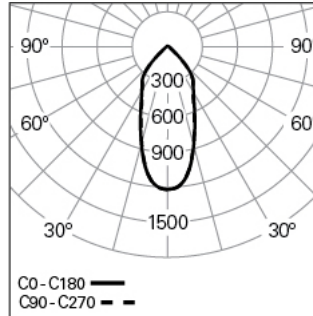

**REBA 50 BOPTICS INT L0638 SPOT 3 HF 940 B/W 50° HO**  
ALUMINIUM PROFILE SYSTEMS

**90751L002EB0AW5**

**Light distribution**

L=638mm

**PRODUCT DESCRIPTION**

**Application Areas:** Offices, Hotels and residential, Public spaces, Retail, Education, Health and care  
**Mounting Type:** Surface mounted, Suspended  
**Control Gear Included:** No

**REBA 50 BOPTICS INT L0638 SPOT 3 HF 940 B/W 50° HO**

**CHARACTERISTICS**

**Luminaire Type:** Straight line luminaire  
**Luminaire Module:** Individual  
**Insulation Class:** I  
**Ingress Protection (IP):** 20  
**Ambient Temperature Range (°C):** ]-5, 25[  
**Warranty (Years):** 5  
**Current Supply Cable Entry Point:** Back

**DIMENSIONS**

**L - Length (mm):** 638  
**W - Width (mm):** 46.5  
**H - Height (mm):** 66.5

**NOTES**

- To complete the product it is necessary to order the inner profile separately;
- For suspended version it is necessary to order the suspension, the current supply cable and the ceiling rose. Please order separately.