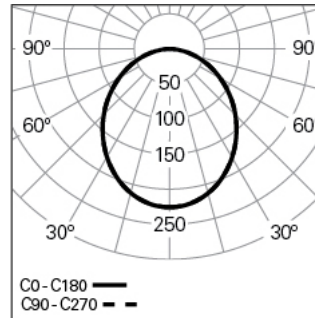

CONCEPT S 65 90° D1250 LIGHT+ DALI 840 5
ARCHITECTURAL LIGHTING

90783L006H50000

Light distribution

L=884mm

PRODUCT DESCRIPTION

Application Areas: Architectural, Offices, Hotels and residential, Public spaces, Retail, Art and Culture, Education, Health and care
Mounting Type: Surface mounted, Suspended
Control Gear Included: Yes
Control Gear: LED driver 220-240VAC-50/60Hz

CONCEPT S 65 90° D1250 LIGHT+ DALI 840 5

CHARACTERISTICS

Luminaire Type: Curved luminaire 1/4 90°
Luminaire Module: Individual, Início (SRT), Intermédio (MID), Fim (END)
Insulation Class: I
Ingress Protection (IP): 20
Ambient Temperature Range (°C):]-5, 25[
Warranty (Years): 5
Current Supply Cable Entry Point: Back

MATERIALS

Body Material: Extruded aluminium profile
Finishing: Epoxy polyester powder coated
Colour: Old Rose (5)
Glow-wire Resistance (°C): 650

OPTICAL SYSTEM

Optical System: LIGHT+ - Opal diffuser
Light Distribution: Direct
Beam Angle (°): 110

DIMENSIONS

L - Length (mm): 884
W - Width (mm): 65
H - Height (mm): 85
D - Diameter (mm): 1250

NOTES

- To complete the product it is necessary to order the start kit, through-wiring and body connector kit. Please order separately;
- For suspended version it is necessary to order the suspension, the current supply cable and the ceiling rose. Please order separately;
- Dimensions do not include start kit. To complete the line add 4 mm to the length.