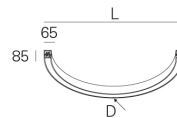

Light distribution

L=850mm

PRODUCT DESCRIPTION

Application Areas: Architectural, Offices, Hotels and residential, Public spaces, Retail, Art and Culture, Education, Health and care
Mounting Type: Surface mounted, Suspended
Control Gear Included: Yes
Control Gear: LED driver 220-240VAC-50/60Hz

CONCEPT S 65 180° D0850 LIGHT+ DALI 830 G

CHARACTERISTICS

Luminaire Type: Curved luminaire 1/2 180°
Luminaire Module: Individual, Início (SRT), Intermédio (MID), Fim (END)
Insulation Class: I
Ingress Protection (IP): 20
Ambient Temperature Range (°C):]-5, 25[
Warranty (Years): 5
Current Supply Cable Entry Point: Back

MATERIALS

Body Material: Extruded aluminium profile
Finishing: Epoxy polyester powder coated
Colour: Grey (G)
Glow-wire Resistance (°C): 650

OPTICAL SYSTEM

Optical System: LIGHT+ - Opal diffuser
Light Distribution: Direct
Beam Angle (°): 110

TECHNICAL DATA

Light Source: LED

Input Power (W): 23
Input Driver Voltage: 220-240V-50/60Hz
Power Factor (λ): 0,92
Luminaire Luminous Flux (lm): 2120
Luminaire Efficacy (lm/W): 92
Unified Glare Rating (UGR): <31
LED Lifetime - Rated Median Useful Life: 80.000h @ L80, B10, Ta 25°C
CCT - Correlated Colour Temperature (K): 3000
Colour Rendering Index (CRI): >80
Chromaticity Tolerance (MacAdam step): <3
This Product Contains a Light Source of Energy Efficiency Class: C
LED Module Forward Voltage Range (VF): 16,3
Power Supply Dimming: DALI 2
Central Battery Emergency Lighting System (VDC): 176-280
Maximum of Luminaires by Magnetic Circuit Breaker B16: <30
Inrush Current (A): 25
Pulse Duration (µs): 177

DIMENSIONS

L - Length (mm): 850
W - Width (mm): 65
H - Height (mm): 85
D - Diameter (mm): 850

NOTES

- To complete the product it is necessary to order the start kit, through-wiring and body connector kit. Please order separately;
- For suspended version it is necessary to order the suspension, the current supply cable and the ceiling rose. Please order separately;
- Dimensions do not include start kit. To complete the line add 4 mm to the length.