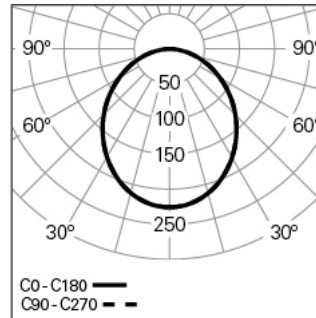

CONCEPT S 65 180° D0850 LIGHT+ DALI 830 G
ARCHITECTURAL LIGHTING

90784L008HG0300

Light distribution

L=850mm

PRODUCT DESCRIPTION

Application Areas: Architectural, Offices, Hotels and residential, Public spaces, Retail, Art and Culture, Education, Health and care
Mounting Type: Surface mounted, Suspended
Control Gear Included: Yes
Control Gear: LED driver 220-240VAC-50/60Hz

CONCEPT S 65 180° D0850 LIGHT+ DALI 830 G

CHARACTERISTICS

Luminaire Type: Curved luminaire 1/2 180°
Luminaire Module: Individual, Início (SRT), Intermédio (MID), Fim (END)
Insulation Class: I
Ingress Protection (IP): 20
Ambient Temperature Range (°C):]-5, 25[
Warranty (Years): 5
Current Supply Cable Entry Point: Back

MATERIALS

Body Material: Extruded aluminium profile
Finishing: Epoxy polyester powder coated
Colour: Grey (G)
Glow-wire Resistance (°C): 650

OPTICAL SYSTEM

Optical System: LIGHT+ - Opal diffuser
Light Distribution: Direct
Beam Angle (°): 110

DIMENSIONS

L - Length (mm): 850
W - Width (mm): 65
H - Height (mm): 85
D - Diameter (mm): 850

NOTES

- To complete the product it is necessary to order the start kit, through-wiring and body connector kit. Please order separately;
- For suspended version it is necessary to order the suspension, the current supply cable and the ceiling rose. Please order separately;
- Dimensions do not include start kit. To complete the line add 4 mm to the length.