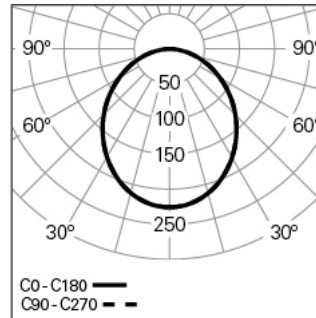

CONCEPT LINEA 65 L0750 LIGHT+ HF 830 W
ARCHITECTURAL LIGHTING

90789L005EW0300

Light distribution

L=750mm

PRODUCT DESCRIPTION

Application Areas: Architectural, Offices, Hotels and residential, Public spaces, Retail, Art and Culture, Education, Health and care
Mounting Type: Surface mounted, Suspended
Control Gear Included: Yes
Control Gear: LED driver 220-240VAC-50/60Hz

CONCEPT LINEA 65 L0750 LIGHT+ HF 830 W

CHARACTERISTICS

Luminaire Type: Straight line luminaire
Luminaire Module: Individual, Início (SRT), Intermédio (MID), Fim (END)
Insulation Class: I
Ingress Protection (IP): 20
Ambient Temperature Range (°C):]-5, 25[
Warranty (Years): 5
Current Supply Cable Entry Point: Back

MATERIALS

Body Material: Extruded aluminium profile
Finishing: Epoxy polyester powder coated
Colour: White (W)
Glow-wire Resistance (°C): 650

OPTICAL SYSTEM

Optical System: LIGHT+ - Opal diffuser
Light Distribution: Direct
Beam Angle (°): 111

DIMENSIONS

L - Length (mm): 750
W - Width (mm): 65
H - Height (mm): 85

NOTES

- To complete the product it is necessary to order the start kit, through-wiring and body connector kit. Please order separately;
- For suspended version it is necessary to order the suspension, the current supply cable and the ceiling rose. Please order separately;
- Dimensions do not include start kit. To complete the line add 4 mm to the length.