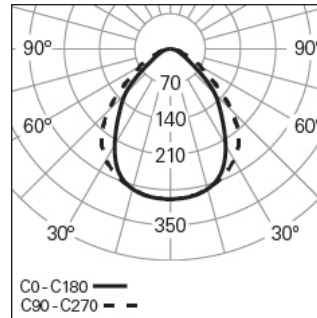

**REBA 50 LITE LINE L1500 BGLARE HF 830 G**  
ALUMINIUM PROFILE SYSTEMS

**90885L015EG0300**

**Light distribution**

L=1402mm

**PRODUCT DESCRIPTION**

**Application Areas:** Offices, Hotels and residential, Public spaces, Retail, Education, Health and care  
**Mounting Type:** Suspended  
**Control Gear Included:** Yes  
**Control Gear:** LED driver 220-240VAC-50/60Hz

**REBA 50 LITE LINE L1500 BGLARE HF 830 G**

**CHARACTERISTICS**

**Luminaire Type:** Straight line luminaire  
**Luminaire Module:** Middle (MID)  
**Insulation Class:** I  
**Ingress Protection (IP):** 40  
**Ambient Temperature Range (°C):** ]-5, 25[  
**Warranty (Years):** 5  
**Current Supply Cable Entry Point:** Back

**DIMENSIONS**

**L - Length (mm):** 1402  
**W - Width (mm):** 51  
**H - Height (mm):** 60  
**Net Weight (kg):** 2.4

**NOTES**

- To complete the product it is necessary to order start kit, suspension kit and power supply kit separately;
- Dimensions do not include start kit. To complete the line add 6 mm to the length.