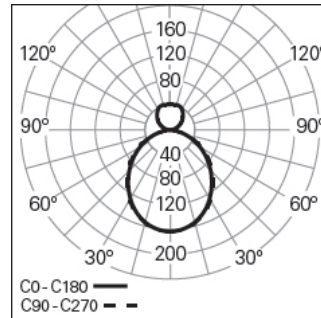

REBA 50 LITE D/I LINE L1200 BLINE DALI 840 G
ALUMINIUM PROFILE SYSTEMS

90886L012HG0000

Light distribution

L=1122mm

PRODUCT DESCRIPTION

Application Areas: Offices, Hotels and residential, Public spaces, Retail, Education, Health and care
Mounting Type: Suspended
Control Gear Included: Yes
Control Gear: LED driver 220-240VAC-50/60Hz

MATERIALS

Body Material: Extruded aluminium profile
Finishing: Epoxy polyester powder coated
Colour: Grey (G)
Glow-wire Resistance (°C): 960

OPTICAL SYSTEM

Optical System: bLINE - Opal diffuser
Light Distribution: Direct / Indirect
Beam Angle (°): 101

TECHNICAL DATA

Light Source: LED

Input Power (W): 33
Input Driver Voltage: 220-240V-50/60Hz
Power Factor (λ): 0,93
Luminaire Luminous Flux (lm): 3143
Luminaire Efficacy (lm/W): 95
United Glare Rating (UGR): <22
LED Lifetime - Rated Median Useful Life: 80.000h @ L80, B10, Ta 25°C
CCT - Correlated Colour Temperature (K): 4000
Photobiological safety according to IEC 62471: Risk group 1 - Low-risk (RG1)
Colour Rendering Index (CRI): >80
Chromaticity Tolerance (MacAdam step): <3
This Product Contains a Light Source of Energy Efficiency Class: D
LED Module Forward Voltage Range (VF): 67,7
Power Supply Dimming: DALI 2
Central Battery Emergency Lighting System (VDC): 180-280
Maximum of Luminaires by Magnetic Circuit Breaker B16: <45
Inrush Current (A): 10
Pulse Duration (µs): 50

DIMENSIONS

L - Length (mm): 1122
W - Width (mm): 51
H - Height (mm): 60
Net Weight (kg): 2.1

NOTES

- The indirect light diffuser is included on the product;
- To complete the product it is necessary to order start kit, suspension kit and power supply kit separately;
- Dimensions do not include start kit. To complete the line add 6 mm to the length.