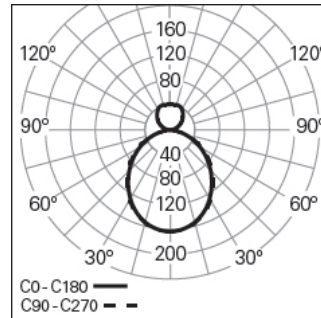

REBA 50 LITE D/I LINE L1200 BLINE DALI 830 G
ALUMINIUM PROFILE SYSTEMS

90886L012HG0300

Light distribution

L=1122mm

PRODUCT DESCRIPTION

Application Areas: Offices, Hotels and residential, Public spaces, Retail, Education, Health and care
Mounting Type: Suspended
Control Gear Included: Yes
Control Gear: LED driver 220-240VAC-50/60Hz

MATERIALS

Body Material: Extruded aluminium profile
Finishing: Epoxy polyester powder coated
Colour: Grey (G)
Glow-wire Resistance (°C): 960

OPTICAL SYSTEM

Optical System: bLINE - Opal diffuser
Light Distribution: Direct / Indirect
Beam Angle (°): 101

TECHNICAL DATA

Light Source: LED

Input Power (W): 33
Input Driver Voltage: 220-240V-50/60Hz
Power Factor (λ): 0,93
Luminaire Luminous Flux (lm): 2981
Luminaire Efficacy (lm/W): 90
Unified Glare Rating (UGR): <22
LED Lifetime - Rated Median Useful Life: 80.000h @ L80, B10, Ta 25°C
CCT - Correlated Colour Temperature (K): 3000
Photobiological safety according to IEC 62471: Risk group 1 - Low-risk (RG1)
Colour Rendering Index (CRI): >80
Chromaticity Tolerance (MacAdam step): <3
This Product Contains a Light Source of Energy Efficiency Class: D
LED Module Forward Voltage Range (VF): 67,7
Power Supply Dimming: DALI 2
Central Battery Emergency Lighting System (VDC): 180-280
Maximum of Luminaires by Magnetic Circuit Breaker B16: <45
Inrush Current (A): 10
Pulse Duration (µs): 50

DIMENSIONS

L - Length (mm): 1122
W - Width (mm): 51
H - Height (mm): 60
Net Weight (kg): 2.1

NOTES

- The indirect light diffuser is included on the product;
- To complete the product it is necessary to order start kit, suspension kit and power supply kit separately;
- Dimensions do not include start kit. To complete the line add 6 mm to the length.