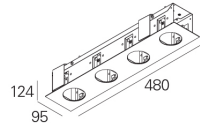

RECESSED CEILING ROSE 4 GLAM L480 HF B
ARCHITECTURAL LIGHTING**973904B**

L=480mm

PRODUCT DESCRIPTION

Application Areas: Offices, Hotels and residential, Public spaces, Retail, Education, Health and care

Mounting Type: Suspended

MATERIALS

Body Material: Die-cast aluminium

Finishing: Epoxy polyester powder coated

Colour: Black (B)

DIMENSIONS

L - Length (mm): 480

W - Width (mm): 95

H - Height (mm): 124

D - Recess Dimensions (mm): 459x83

H - Recess Height (mm): 124

NOTES

- To complete the product it is necessary to order the suspension, the current supply cable and ceiling rose. Please order separately.