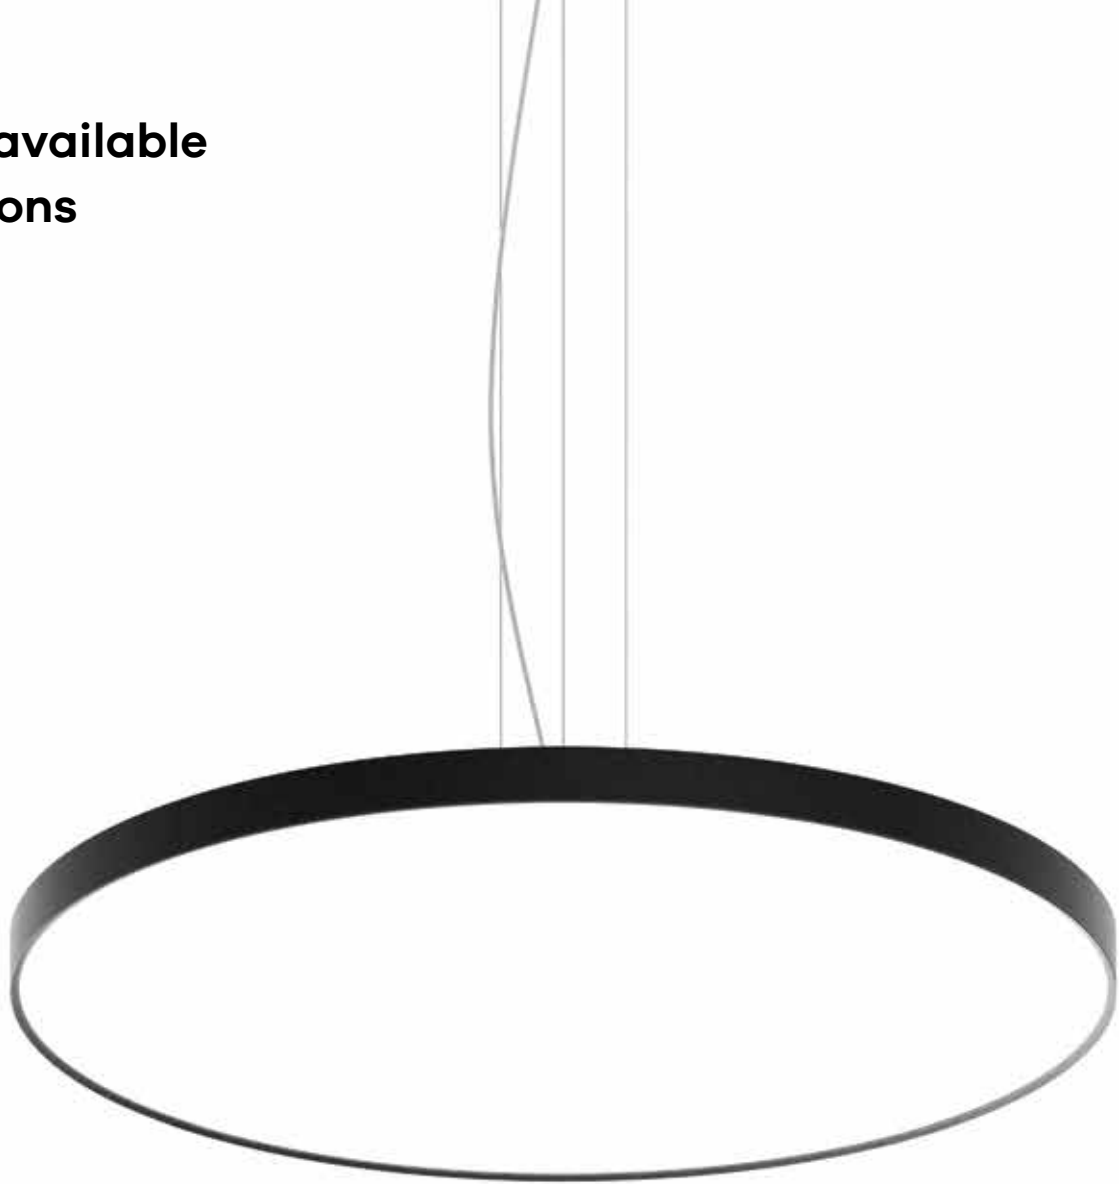

**7. Surface mounted
Direct / Indirect**

**8. Suspended
Direct**

**9. Suspended
Direct / Indirect**

**Two available
versions**

ROFY 60

ROFY 85

85 mm

Optical system

3. Tunable White

Tunable White versions available with a white light spectrum from 2700K to 6500K. Available from $\varnothing 400$ mm.

4. gCONTROL+ or LIGHT+

High-tech optical system with LIGHT+ opal version to ensure smooth and uniform light, or gCONTROL+ microprismatic version for high visual comfort (UGR < 19) and without visible spots).