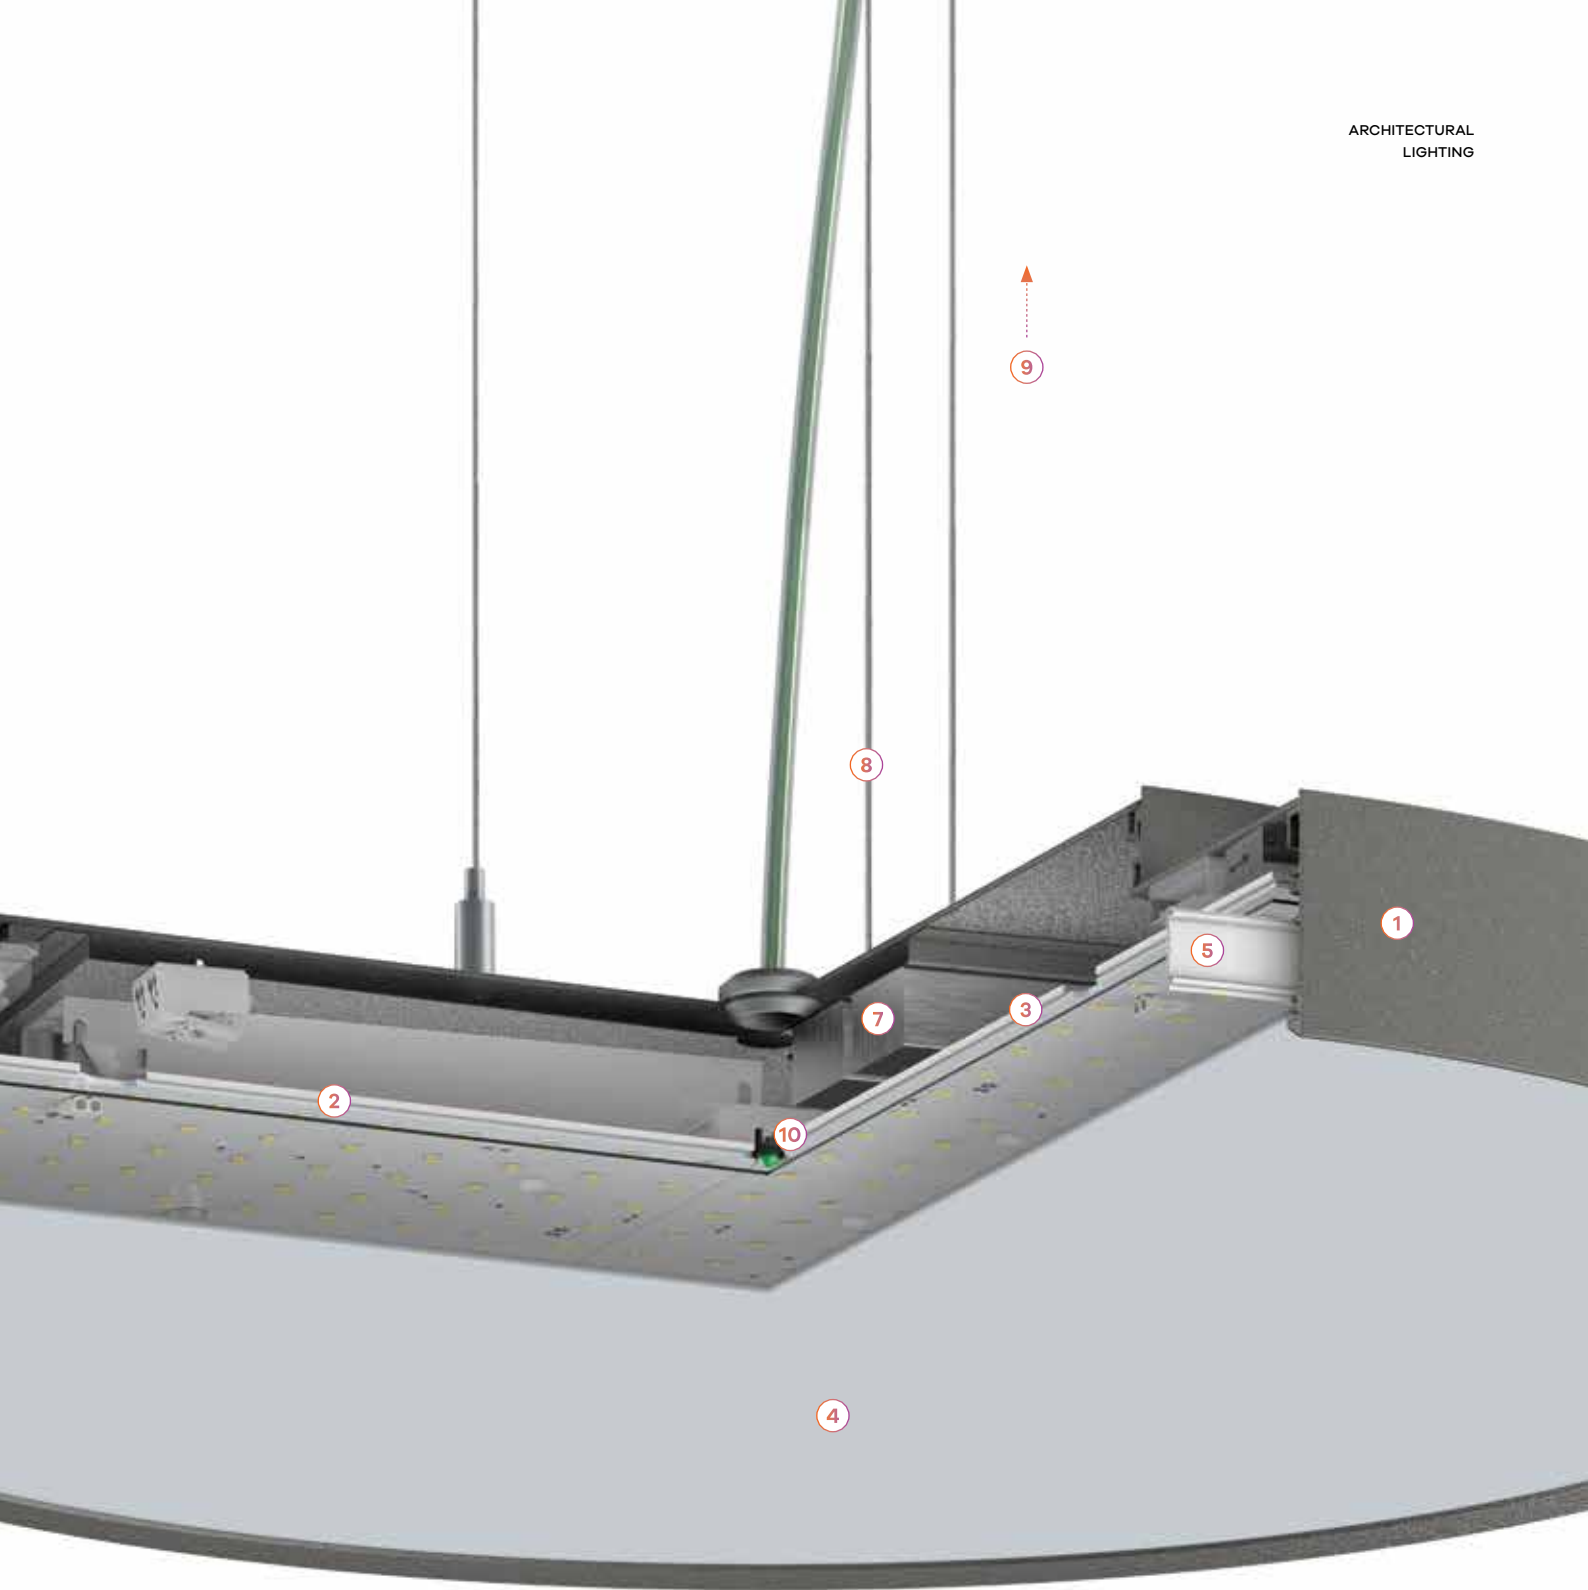

5. HPR

Internal high-performance reflector to ensure high efficiency and smooth and uniform light.

6. Indirect light

Direct / indirect version with 80% / 20% light ratio and opal diffuser for light uniformity on the ceiling.

7. HF or dimmable DALI driver

8. Suspension and current supply cable

Thanks to a wide range of suspensions and ceiling roses, you can select a very minimalist and discrete suspension. The central suspension allows the luminaire to subtly integrate into any project. Suspensions and power cable available in 1500, 3000 or 6000 mm length.

9. Ceiling rose

Recessed, surface mounted or central ceiling roses, available in white or black colour.

10. Emergency unit

3h emergency unit. Available from ≈ 600 to ≈ 1150 mm.

11. IP version

Available with water and dust protection index IP54.