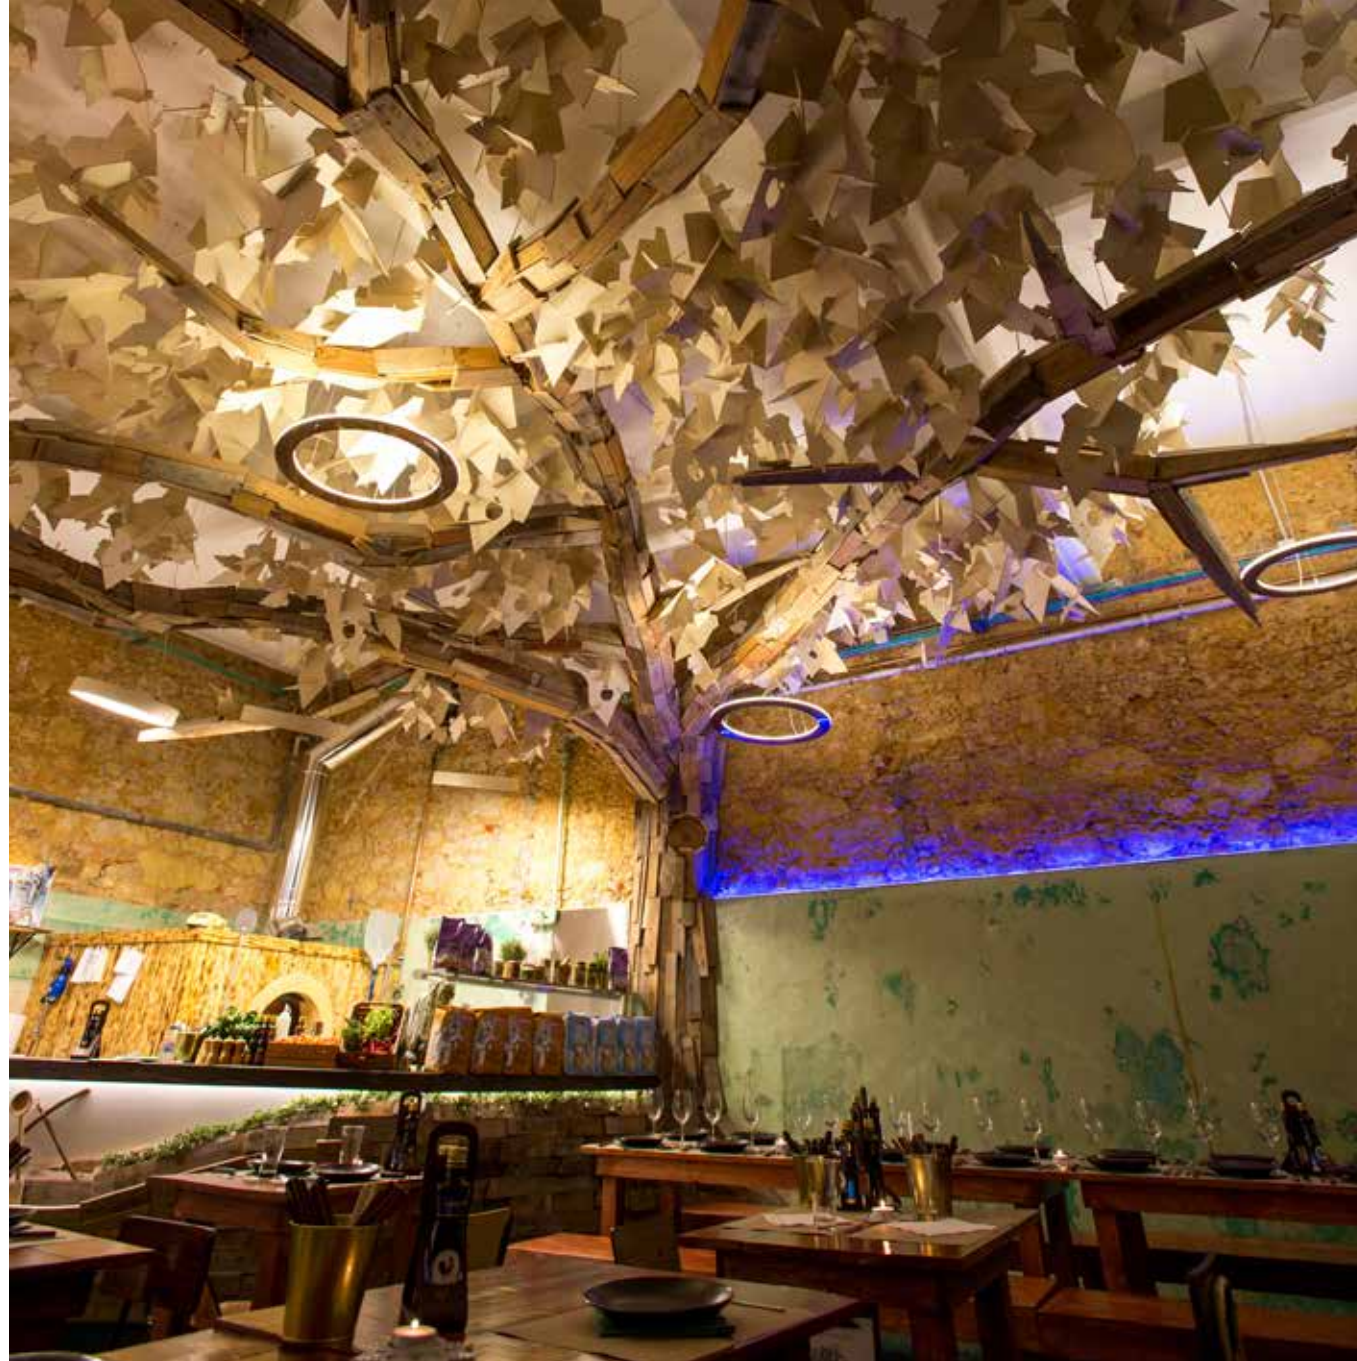

REFEITÓRIO SR. ABEL

Project:
Restaurant

Location:
Lisboa, Portugal

Products:
ROFY¹ and NOAH²

#ROFY #NOAH