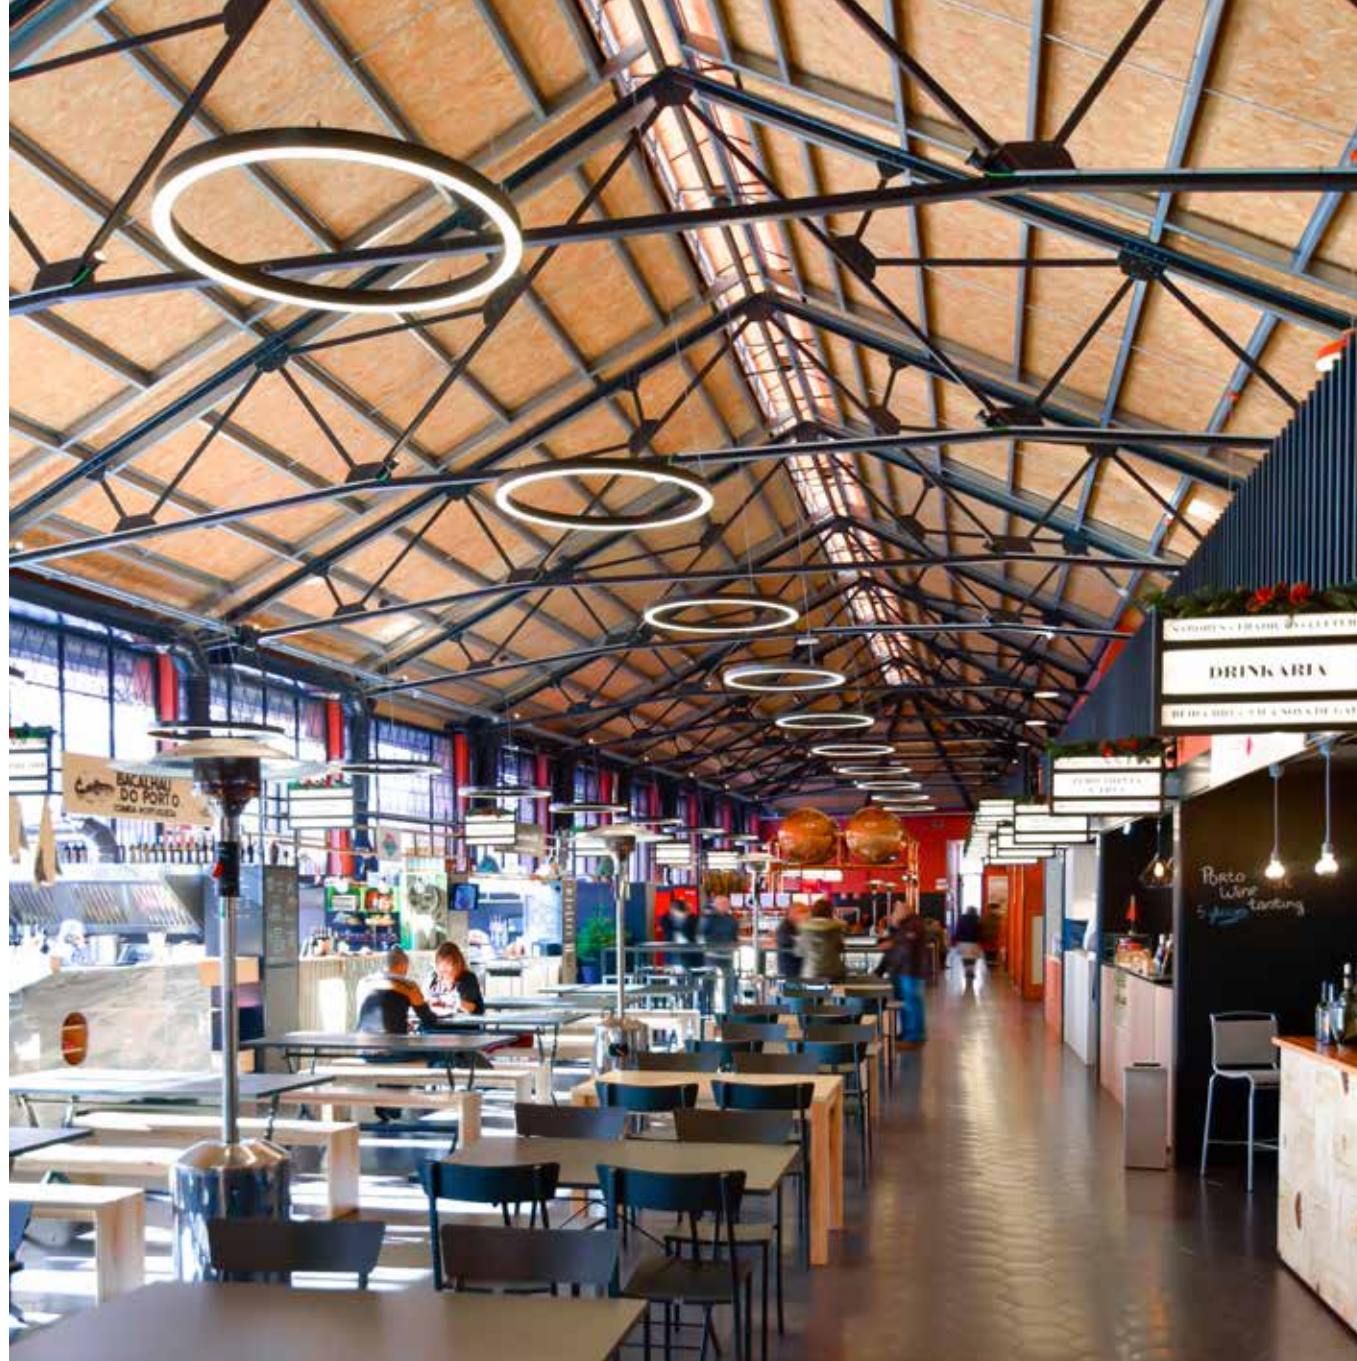

#CONCEPT65

MERCADO BEIRA RIO

Project:
Commercial

Location:
Vila Nova de Gaia, Portugal

Products:
CONCEPT 65¹

#CONCEPT65

REFEITÓRIO SR. ABEL

Project:
Restaurant