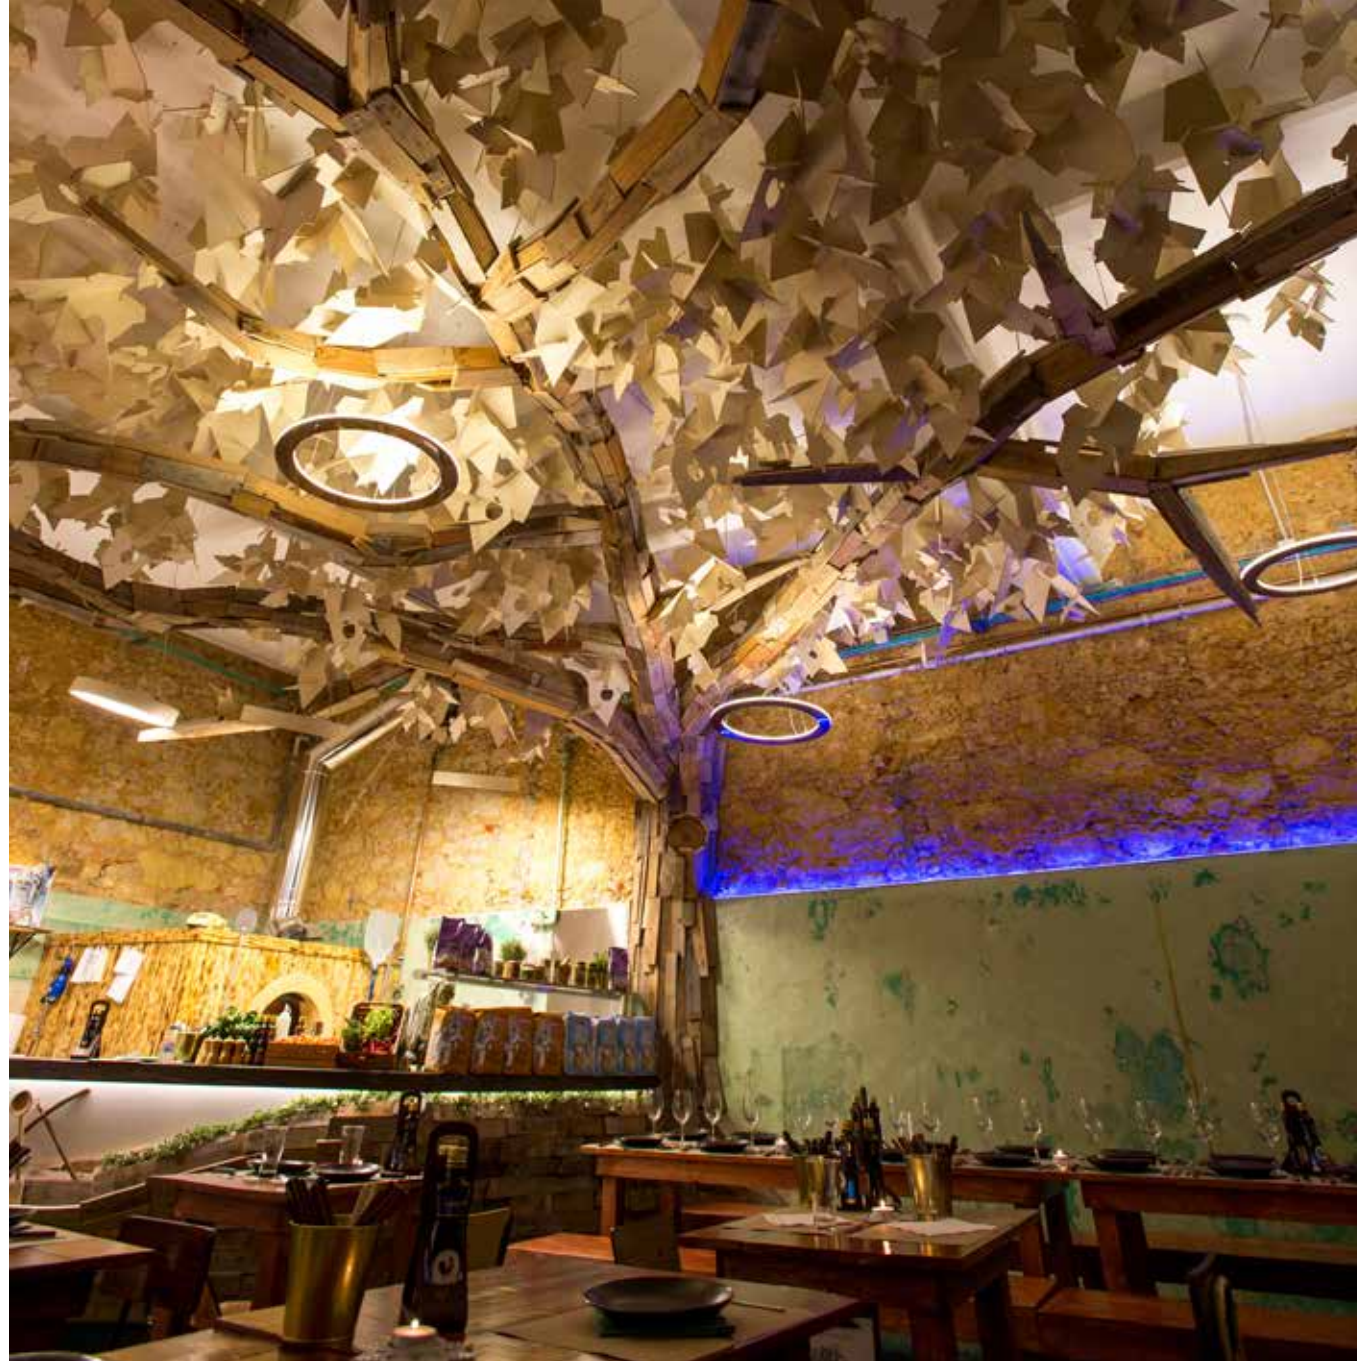

# REFEITÓRIO SR. ABEL

**Project:**  
Restaurant

**Location:**  
Lisboa, Portugal

**Products:**  
ROFY<sup>1</sup> and NOAH<sup>2</sup>

#ROFY #NOAH

Like what you see?  
Visit us at  
[www.indelaguegroup.com](http://www.indelaguegroup.com)